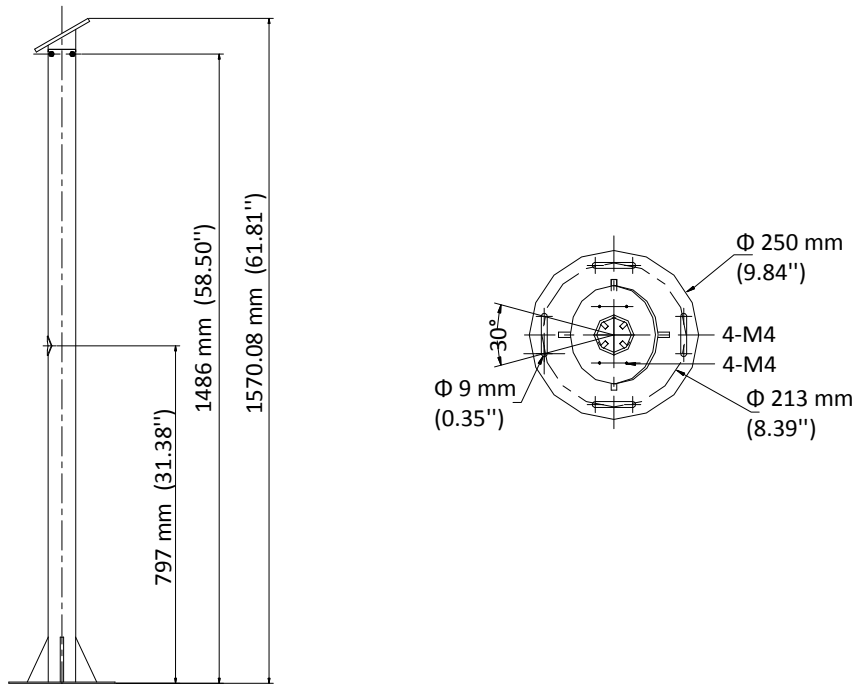

### Column Mount

#### Dimension

#### Parameter

Model	DS-2251ZJ
Parameters	Column Mount
Appearance	Hikvision White
Material	Alloy
Dimension	Φ 250 mm × 1570.08 mm (Φ 9.84" × 61.81")
Weight	Approx. 3308 g (7.29 lb.)

#### Note

- The package including an adapter, a column mount's main body, a sealed rubber stopper, and matching screws.
- Waterproof rubber is necessary for the outdoor application.
- The maximum load capacity of the mount is 6 kg (13.23 lb.).