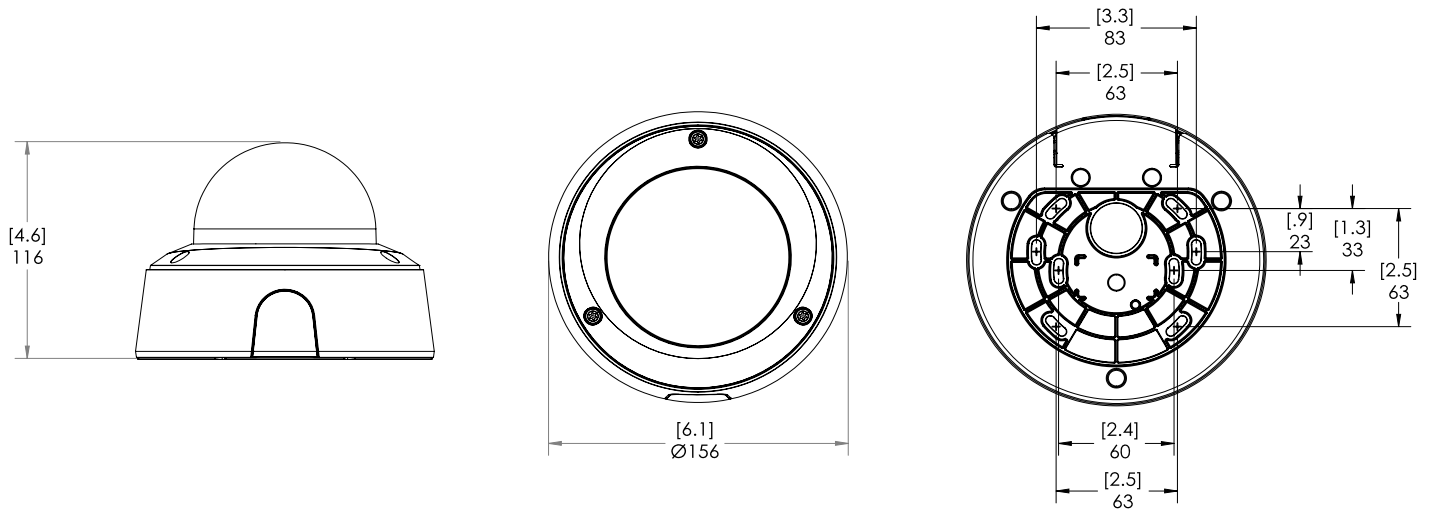

OUTLINE DIMENSIONS

[X.X]	INCHES
X	MM

DOME CAMERA WITH SURFACE MOUNT (H6SL DOME CAMERA + PROVIDED SURFACE MOUNT)