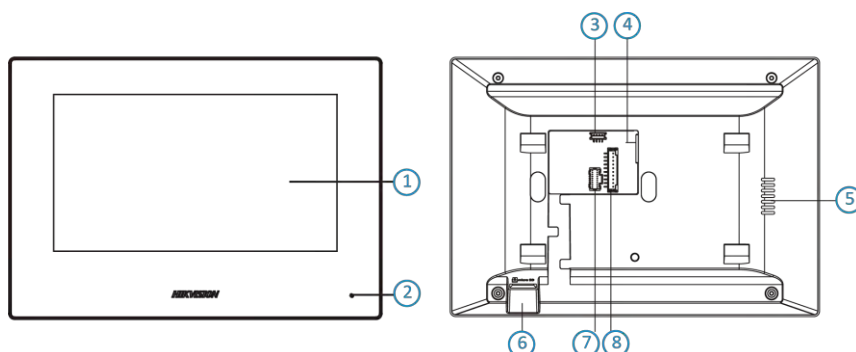

Alarm output	2 relays (30 V Max.)
Lock control	2 relays, Max. to 30 VDC, 0.3 A
Two-Wire IP interface	1
General	
Button	/
Installation	Surface mounting
Indicator	/
Weight	Net weight:0.325 kg Gross weight: 0.650 kg
Protective level	/
Working temperature	-10 °C to 50 °C (14 °F to 122 °F)
Working humidity	10% to 90% (no-condensing)
Dimension (W × H × D)	200 mm × 140 mm × 23.6 mm (7.87" × 5.51" × 0.93")
Battery	/
Power supply	Powered by KAD704Y or KAD706Y series distributor
Application environment	Indoor
Power consumption	≤ 4 W
Language	English, French, Portuguese (Brazil), Spanish, Russian, German, Italian, Polish, Arabic, Turkish, Vietnamese, Hungarian, Dutch, Romanian, Czech, Bulgarian, Ukrainian, Croatian, Serbian, Greek, Portuguese, Slovak

▪ Physical Interface

No.	Description	No.	Description
1	Screen	5	Loudspeaker
2	Microphone	6	TF Card Slot
3	Debugging Port	7	Alarm Terminal
4	Network Interface and power supply	8	Reserved

▪ Available Model

DS-KH6320Y-WTE2