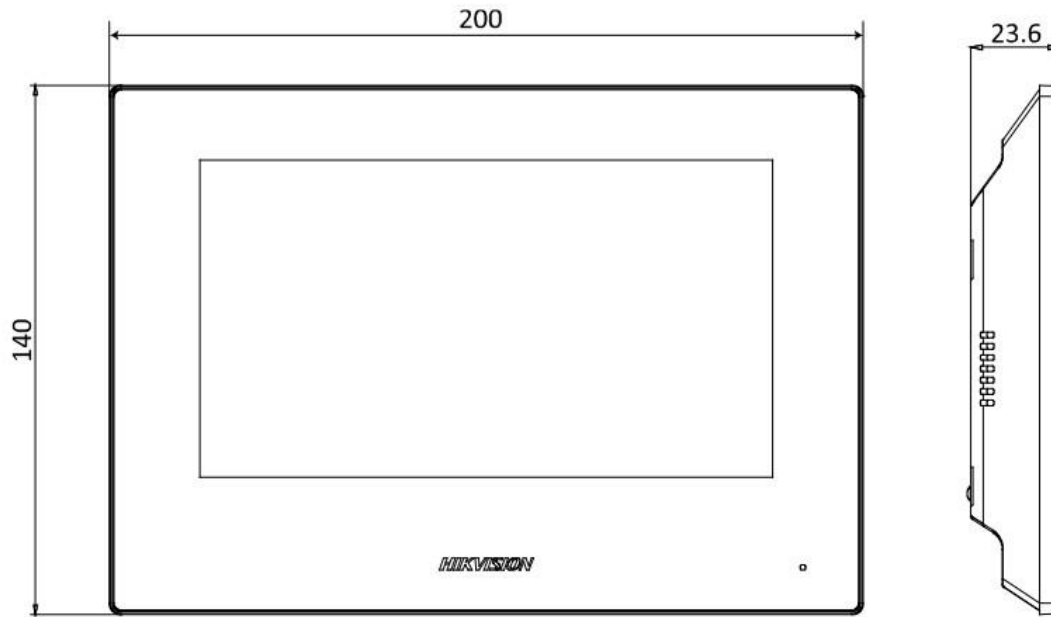

▪ **Dimension**

▪ **Accessory**

▪ **Optional**

DS-KABH6320-T Indoor Station Table Bracket	DS-KIS702 Villa Two Wire Kit	DS-KIS702-P Two Wire IP Bundle	DS-KIS702Y Villa Two Wire Kit	DS-KIS702Y-P Two Wire IP Bundle
DS-KIS702/S#Europe Villa Two Wire Kit	DS-KIS702/S#EUROPE Villa Two Wire Kit	DS-KIS702EY Villa Two Wire Kit	DS-KIS702Y#EU Villa Two Wire Kit	DS-KIS7021Y-S#EU Villa Two Wire Kit