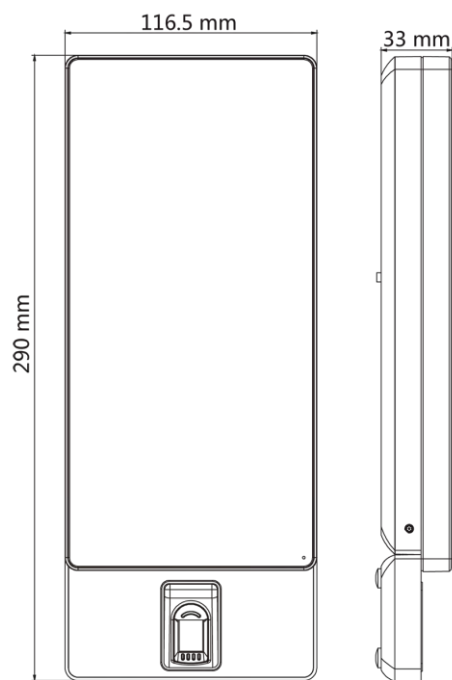

General	
Power supply method	2 pin connector
Power supply	12 VDC/ 2 A
Working temperature	-30 °C to 60 °C (-22 °F to 140 °F)
Working humidity	10 to 90% (No condensing)
Dimensions	290 mm × 116.5 mm × 33 mm (11.4" × 4.6" × 1.3")
Protective level	IP65
Installation	Wall mounting
Language	English, Spanish (South America), Arabic, Thai, Indonesian, Russian, Vietnamese, Portuguese (Brazil)
Platform	Hik-ProConnect and HikCentral Professional

▪ **Available Model**

DS-K1T671TMFW

▪ **Dimension**

With Fingerprint Module