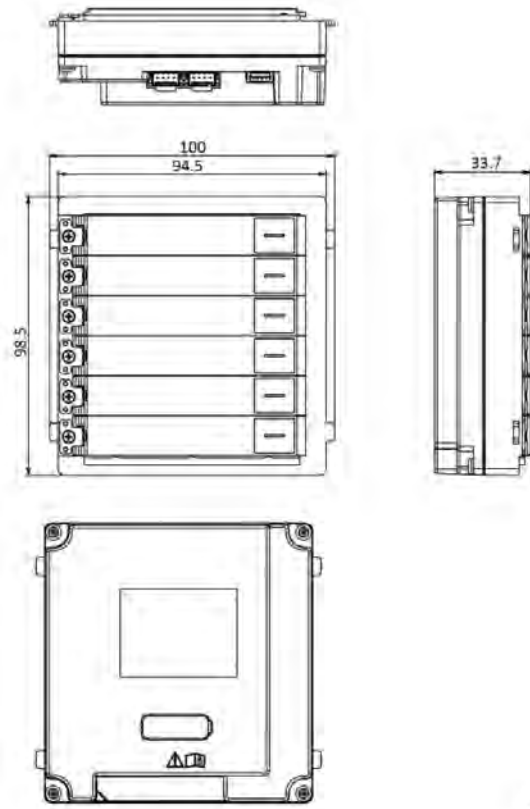

Headquarters
No. 555 Qianmo Road, Binjiang District,

For more information, please visit our website: www.hikvision.com to get the latest product and solution information.

Dimensions (W × H × D)	200 mm × 140 mm × 23.6 mm (7.87" × 5.51" × 0.93")	
Video Audio Distributor Interface		
Network interface	1 RJ45	
Two-wire interface	6 (2 for cascading and 4 for devices)	
Signal indicator	6	
Power indicator	1	
Reset	1	
General		
Power supply	24 VDC	
Power consumption	CH1 to CH5 < 4 W, CH6 < 8 W	
Working temperature	-10 °C to 55 °C (14 °F to 131 °F)	
Working humidity	10% to 90%	
Front Cover and Gang Box		
Parameters	Cover	Gang box
Material	Stainless steel / Aviation Aluminum RAL7016	Plastic
Working temperature	-40° C to +55° C (-40° F to 131° F)	
Working humidity	10% to 95%	
Dimension	236 x 134 x 4 mm	219 x 107 x 45 mm

Dimension

Headquarters

No.555 Qianmo Road, Binjiang District,
Hangzhou 310051, China
T +86-571-8807-5998
www.hikvision.com

Follow us on social media to get the latest product and solution information.

Hikvision

Hikvision

HikvisionHQ

HikvisionHQ

Hikvision_Global

Hikvision
Corporate Channel

hikvisionhq

Unit: mm

Headquarters