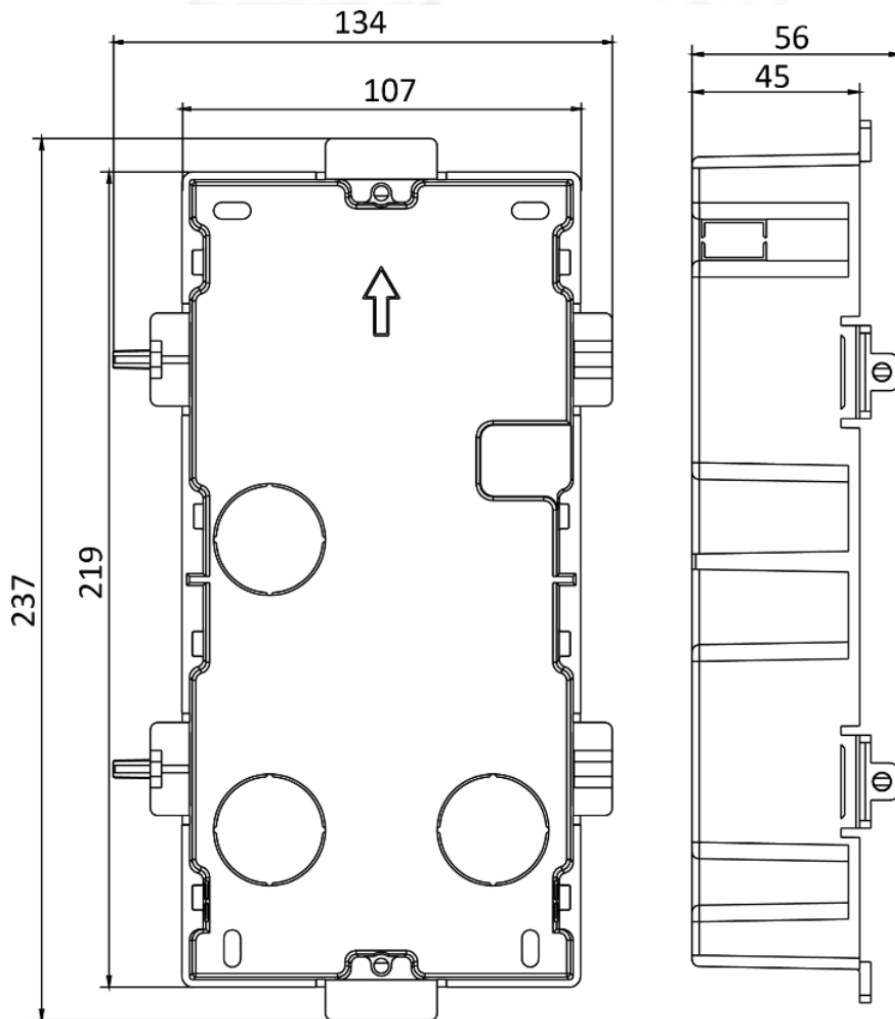

Headquarters
No. 555 Qianmo Road, Binjiang District,

For more information, please visit our website: www.hikvision.com to get the latest product and solution information.

Dimensions (W × H × D)	200 mm × 140 mm × 23.6 mm (7.87" × 5.51" × 0.93")	
Video Audio Distributor Interface		
Network interface	1 RJ45	
Two-wire interface	6 (2 for cascading and 4 for devices)	
Signal indicator	6	
Power indicator	1	
Reset	1	
General		
Power supply	24 VDC	
Power consumption	CH1 to CH5 < 4 W, CH6 < 8 W	
Working temperature	-10 °C to 55 °C (14 °F to 131 °F)	
Working humidity	10% to 90%	
Front Cover and Gang Box		
Parameters	Cover	Gang box
Material	Stainless steel / Aviation Aluminum RAL7016	Plastic
Working temperature	-40° C to +55° C (-40° F to 131° F)	
Working humidity	10% to 95%	
Dimension	236 x 134 x 4 mm	219 x 107 x 45 mm

Hikvision

HikvisionHQ

HikvisionHQ

Hikvision_Global

Hikvision
Corporate Channel

hikvisionhq

Unit: mm

Headquarters