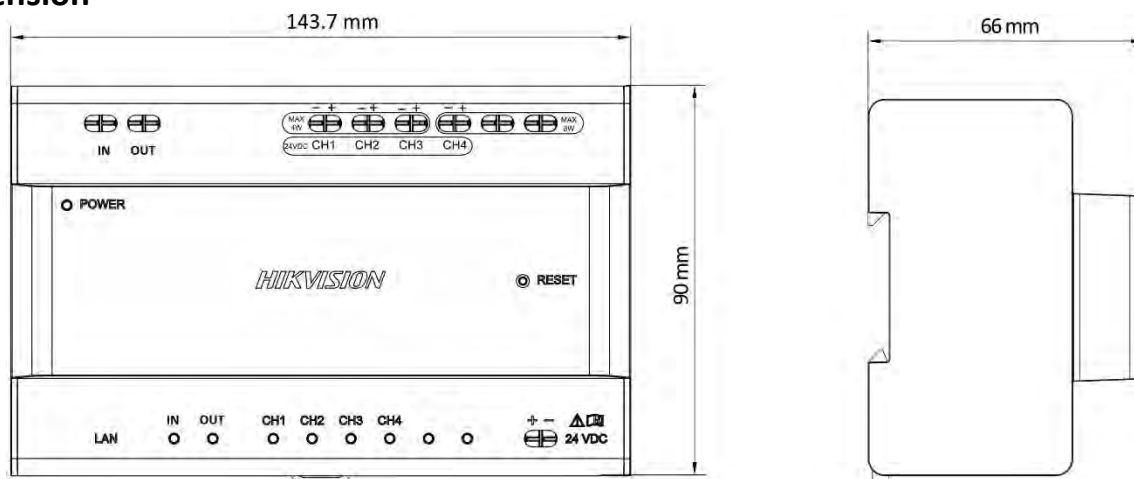

Working humidity

10% to 90%

HikvisionHQ

HikvisionHQ

Hikvision_Global

Hikvision
Corporate Channel

hikvisionhq

Dimensions (W × H × D)	200 mm × 140 mm × 23.6 mm (7.87" × 5.51" × 0.93")	
Video Audio Distributor Interface		
Network interface	1 RJ45	
Two-wire interface	6 (2 for cascading and 4 for devices)	
Signal indicator	6	
Power indicator	1	
Reset	1	
General		
Power supply	24 VDC	
Power consumption	CH1 to CH5 < 4 W, CH6 < 8 W	
Working temperature	-10 °C to 55 °C (14 °F to 131 °F)	
Working humidity	10% to 90%	
Front Cover and Gang Box		
Parameters	Cover	Gang box
Material	Stainless steel / Aviation Aluminum RAL7016	Plastic
Working temperature	-40° C to +55° C (-40° F to 131° F)	
Working humidity	10% to 95%	
Dimension	236 x 134 x 4 mm	219 x 107 x 45 mm

Dimension

Headquarters

No.555 Qianmo Road, Binjiang District,
Hangzhou 310051, China
T +86-571-8807-5998
www.hikvision.com

Follow us on social media to get the latest product and solution information.

Hikvision