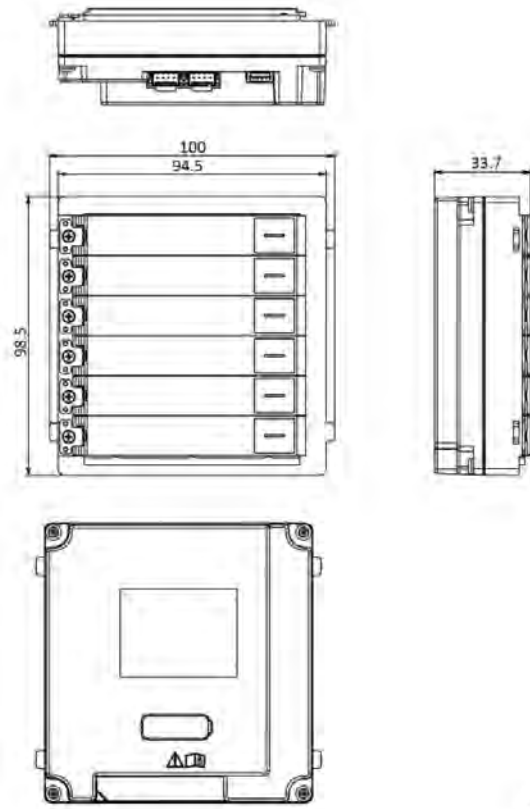

Working humidity

10% to 90%

HikvisionHQ

HikvisionHQ

Hikvision_Global

Hikvision
Corporate Channel

hikvisionhq

Dimensions (W × H × D)	200 mm × 140 mm × 23.6 mm (7.87" × 5.51" × 0.93")	
Video Audio Distributor Interface		
Network interface	1 RJ45	
Two-wire interface	6 (2 for cascading and 4 for devices)	
Signal indicator	6	
Power indicator	1	
Reset	1	
General		
Power supply	24 VDC	
Power consumption	CH1 to CH5 < 4 W, CH6 < 8 W	
Working temperature	-10 °C to 55 °C (14 °F to 131 °F)	
Working humidity	10% to 90%	
Front Cover and Gang Box		
Parameters	Cover	Gang box
Material	Stainless steel / Aviation Aluminum RAL7016	Plastic
Working temperature	-40° C to +55° C (-40° F to 131° F)	
Working humidity	10% to 95%	
Dimension	236 x 134 x 4 mm	219 x 107 x 45 mm

Dimension

Headquarters

No.555 Qianmo Road, Binjiang District,
Hangzhou 310051, China
T +86-571-8807-5998
www.hikvision.com

Follow us on social media to get the latest product and solution information.

Hikvision

Hikvision

HikvisionHQ

HikvisionHQ

Hikvision_Global

Hikvision
Corporate Channel

hikvisionhq

Unit: mm

Headquarters