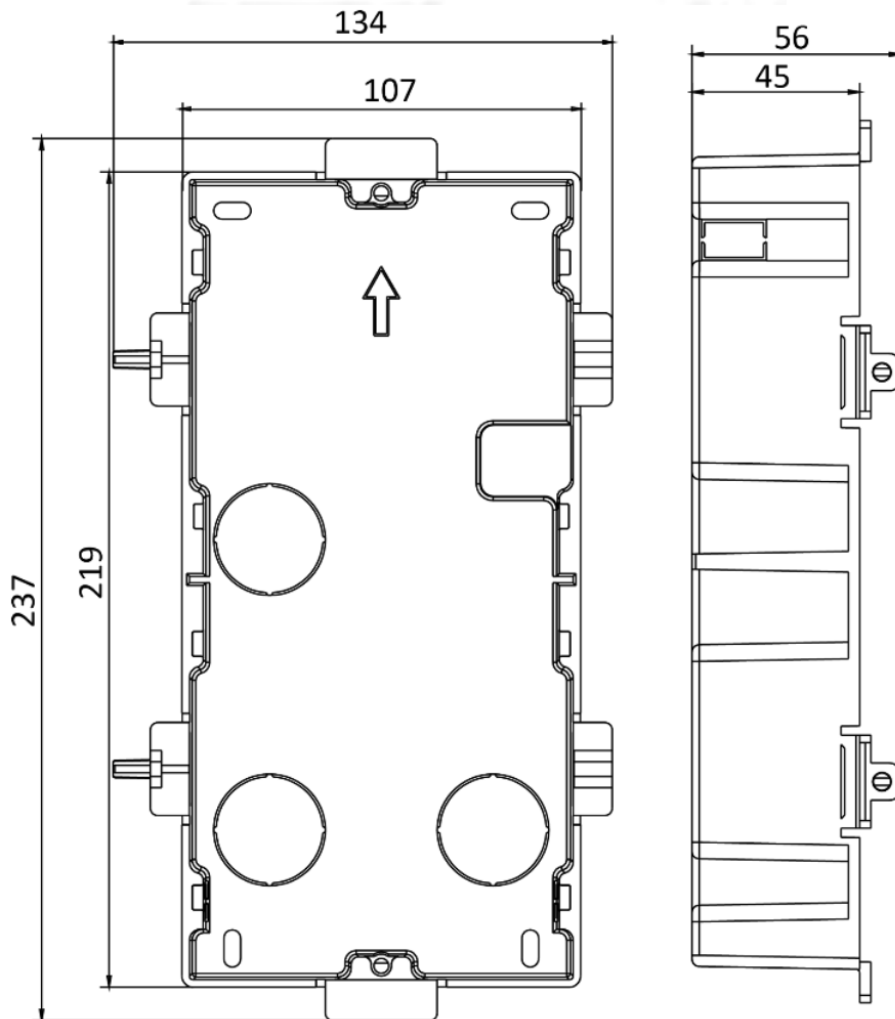

Working humidity

10% to 90%

HikvisionHQ

HikvisionHQ

Hikvision_Global

Hikvision
Corporate Channel

hikvisionhq

Dimensions (W × H × D)	200 mm × 140 mm × 23.6 mm (7.87" × 5.51" × 0.93")	
Video Audio Distributor Interface		
Network interface	1 RJ45	
Two-wire interface	6 (2 for cascading and 4 for devices)	
Signal indicator	6	
Power indicator	1	
Reset	1	
General		
Power supply	24 VDC	
Power consumption	CH1 to CH5 < 4 W, CH6 < 8 W	
Working temperature	-10 °C to 55 °C (14 °F to 131 °F)	
Working humidity	10% to 90%	
Front Cover and Gang Box		
Parameters	Cover	Gang box
Material	Stainless steel / Aviation Aluminum RAL7016	Plastic
Working temperature	-40° C to +55° C (-40° F to 131° F)	
Working humidity	10% to 95%	
Dimension	236 x 134 x 4 mm	219 x 107 x 45 mm

Hikvision

HikvisionHQ

HikvisionHQ

Hikvision_Global

Hikvision
Corporate Channel

hikvisionhq

Unit: mm

Headquarters