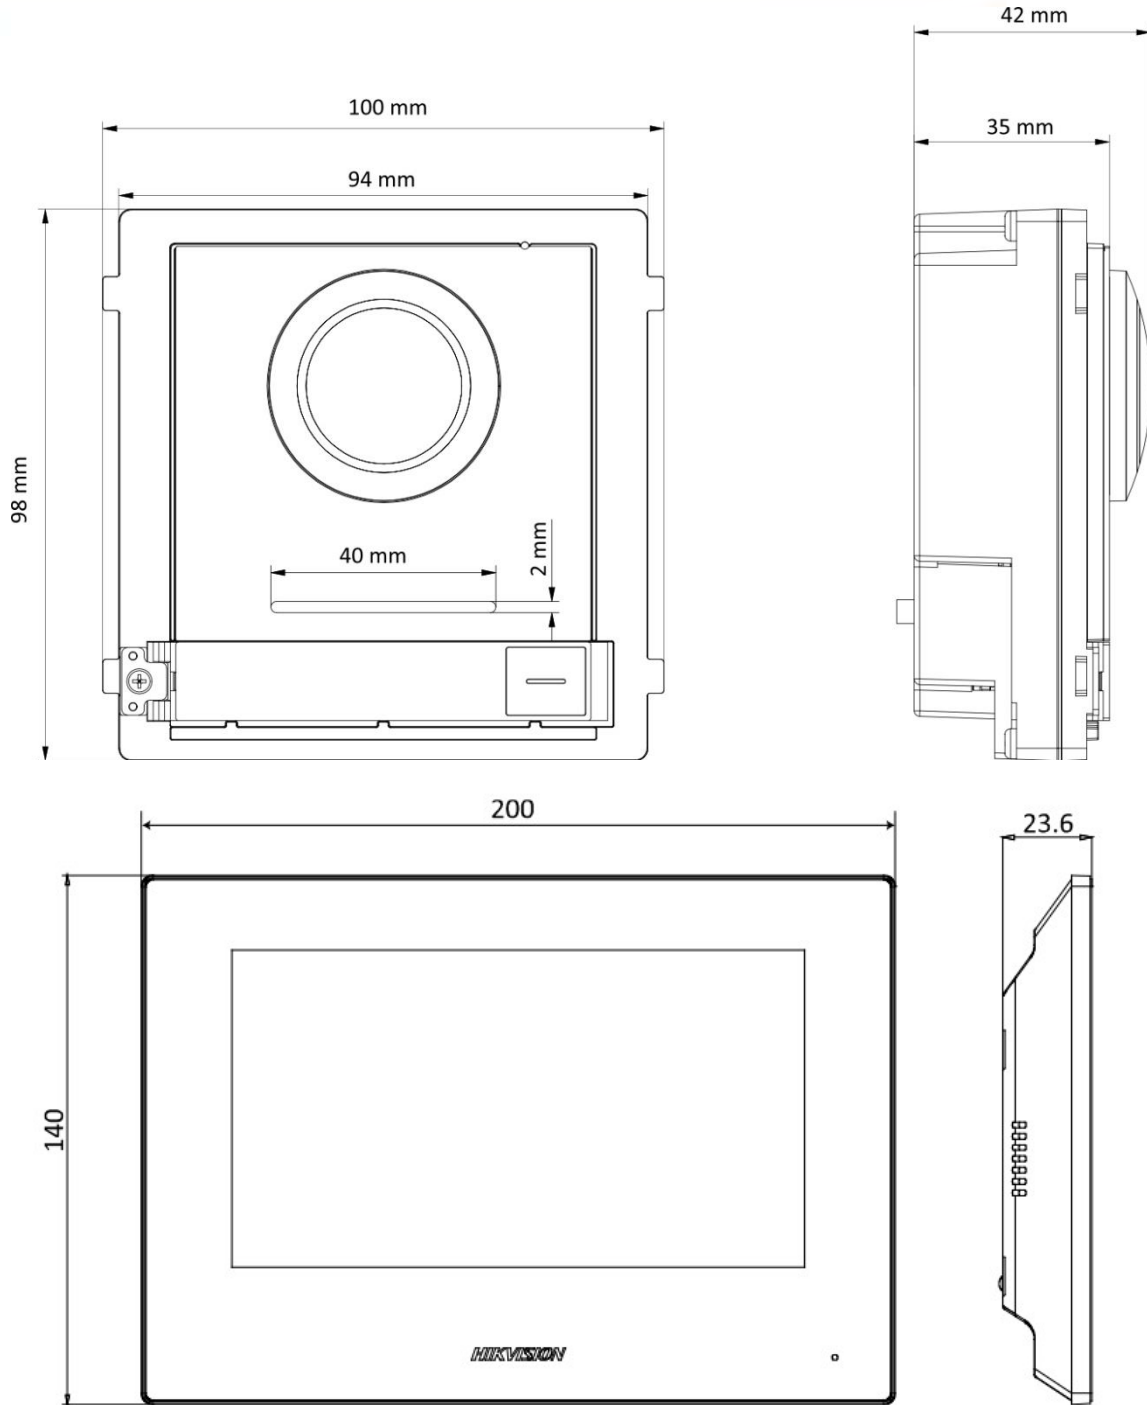

Headquarters

No.555 Qianmo Road, Binjiang District,
Hangzhou 310051, China
T +86-571-8807-5998
www.hikvision.com

Follow us on social media to get the latest product and solution information.

Hikvision

HikvisionHQ

HikvisionHQ

Hikvision_Global

Hikvision
Corporate Channel

hikvisionhq