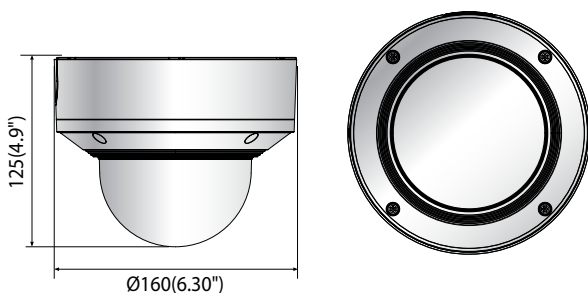

Dimensions

Unit : mm (inch)

Accessories (Optional)