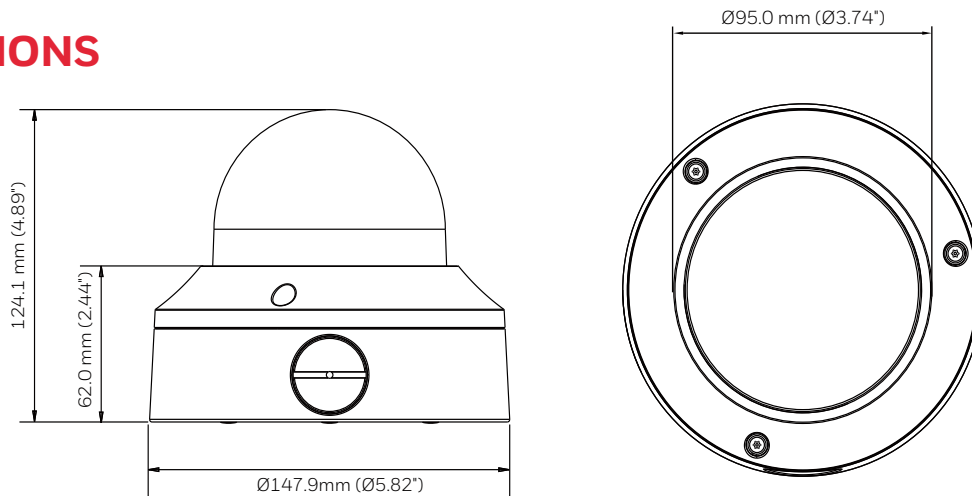

70 SERIES 8MP NETWORK OUTDOOR DOME CAMERA

SYSTEM COMPATIBILITY	
Pro-Watch NVR	Up to 256 IP Channels RAID5/6 Enterprise NVR
Maxpro NVR PE	Up to 128 IP Channels RAID5/6 Enterprise NVR
Maxpro NVR SE	Up to 64 IP Channels System NVR
Maxpro NVR XE	Up to 16 IP Channels System NVR
Maxpro NVR Software	Up to 128 IP Channels Recording Software
Adpro NVR Fasttrace 2E	Up to 32 IP Channels with up to 32 VA Channels NVRs
Adpro NVR iFT-E	Up to 32 IP Channels with up to 32 VA Channels NVRs
Adpro NVR iFT	Up to 32 IP Channels or 16 IP Channels with up to 16 VA Channels NVRs
Adpro NVR iFT Gateway	4 IP Channels + 4 VA Channels
Honeywell DVM	Supported with Honeywell DVM R700 , DVM R620
30 Series NVR	Integration with 30 Series NVR

OPTIONAL MOUNTS AND ACCESSORIES	
HA60WLM4	Wall mount bracket for 4 inch dome, white
HA60PMC4	Pendent Mount Aapter, 1.5NPT(outside), 3/4NPT (inside)
HA60WIF	Wifi dongle and USB adapter for camera configuration
HA70RPG	70s Dome camera rubber kit
HA70SB4	70s Dome camera Smoked Bubble
HA70ICK	In-ceiling mount bracket for 70S Dome

ORDERING	
HC70W48R2	8MP Network IR Rugged Dome Camera, TDN, WDR, 1/2.7" CMOS, 3.6-11mm MFZ, 22IR LEDs, H.265, PoE, IP66/IP67/IK10, NDAA Compliant
HV70LPRL1	Honeywell License Plate recognition L1, Stop & Go
HV70LPRL2	Honeywell License Plate recognition L2, Up to Speed 30mph
HV70LPRL3	Honeywell License Plate recognition L3, Up to Speed 80mph

DIMENSIONS

For more information

buildings.honeywell.com/security

Honeywell Commercial Security

715 Peachtree St. NE
Atlanta, GA 30308
1.800.323.4576
www.honeywell.com

ONVIF and the ONVIF logo are trademarks of ONVIF Inc.
HEVC Advance logo is a trademark of HEVC Advance
Honeywell reserves the right, without notification, to make changes in product design or specifications.

HSV-HC70W48R2-01-US(1121)DS-Y
© 2021 Honeywell International Inc.

Honeywell