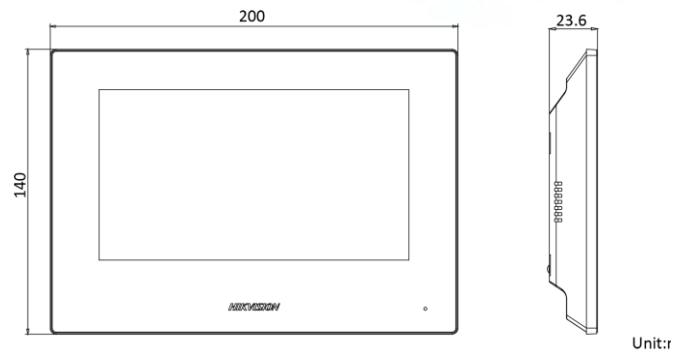

DS-KH6320-LE1(B)

Video Intercom Network Indoor Station

HIKVISION

Key Feature

- User friendly design
- 7-inch colorful touch screen with resolution 1024 × 600
- Standard PoE
- Views live video of door stations and linked cameras

Specification

System parameters	
Operating system	Linux
ROM	32 MB
RAM	128 MB
CPU	Embedded processor
Display parameters	
Screen size	7-inch
Operation method	Capactive touch
Type	TFT LCD
Resolution	1024 × 600
Video parameters	
Lens	/
Resolution	/
FOV	/
WDR	/
Video compression standard	/
Focal length	/

3G/4G standard	/
Zigbee	/
Device interfaces	
Alarm input	8
Network interface	1 RJ-45 10/100 Mbps self-adaptive
TAMPER	/
RS-485	/
USB	/
TF card	/
Alarm output	/
Power interface	1 (12 VDC power input)
General	
Button	/
Installation	Surface mounting, table mounting
Indicator	/
Protective level	/
Working temperature	-10 ° C to 50 ° C (14 ° F to 122 ° F)
Working humidity	10% to 90%
Dimensions	200 mm × 140 mm × 23.6 mm (7.87" × 5.51" × 0.93")
Battery	/
Power supply	IEEE802.3af, standard PoE 12 VDC
Application environment	Indoor
Power consumption	≤ 3 W
Weight	Without package: 325 g (0.7 lb), With package: 649g (1.43 lb)
Language	English, French, Portuguese (Brazil), Spanish, Russian, German, Italian, Polish, Turkish, Vietnamese, Arabic, Czech, Hungarian, Dutch, Romanian, Bulgarian, Ukrainian, Croatian, Serbian, Greek, Slovak