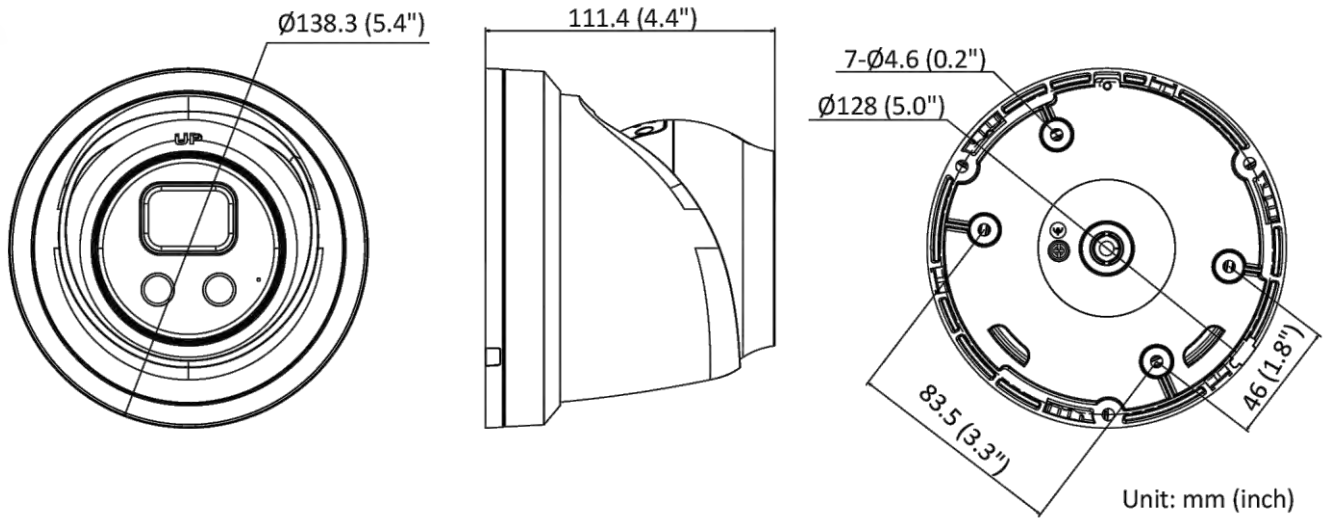

▪ **Dimension**

▪ **Accessory**

▪ **Optional**

DS-1276ZJ-SUS Corner Mount	DS-1275ZJ-SUS Vertical Pole Mount	DS-1271ZJ-140 Pendant Mount	DS-1280ZJ-DM21 Junction Box	DS-1276ZJ-SUS (Black) Vertical Pole Mount
DS-1275ZJ-SUS (Black) Vertical Pole Mount	DS-1273ZJ-140B Wall Mount	DS-1273ZJ-140 Wall Mount	DS-1273ZJ-140 (Black) Wall Mount