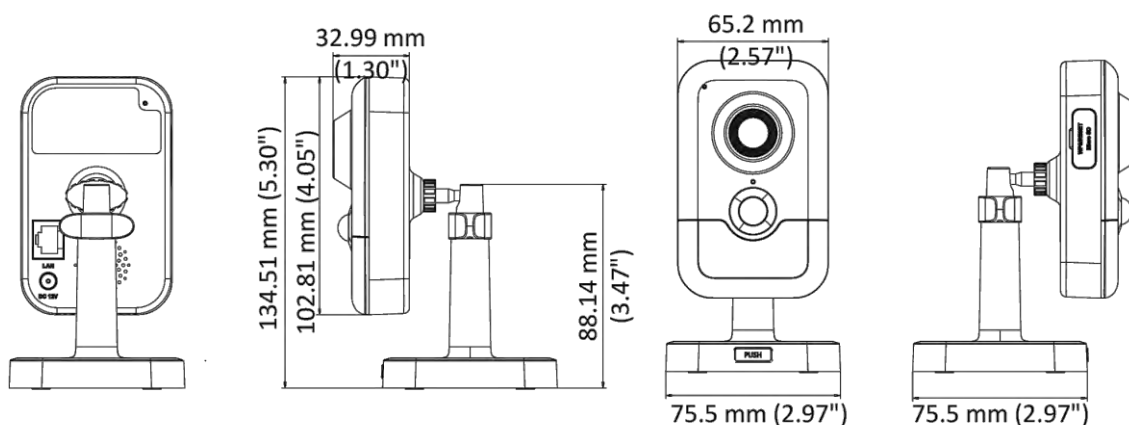

H.265+	Main stream supports
Smart Feature-set	
Face Detection	Yes
Exception Detection	Scene change detection

▪ Available Model

DS-2CD2455FWD-IW(2.8 mm)(W)

▪ Typical Application

Hikvision products are classified into three levels according to their anti-corrosion performance. Refer to the following description to choose for your using environment.

This model has NO SPECIFIC PROTECTION.

Level	Description
Top-level protection	Hikvision products at this level are equipped for use in areas where professional anti-corrosion protection is a must. Typical application scenarios include coastlines, docks, chemical plants, and more.
Moderate protection	Hikvision products at this level are equipped for use in areas with moderate anti-corrosion demands. Typical application scenarios include coastal areas about 2 kilometers (1.24 miles) away from coastlines, as well as areas affected by acid rain.
No specific protection	Hikvision products at this level are equipped for use in areas where no specific anti-corrosion protection is needed.

▪ Dimension