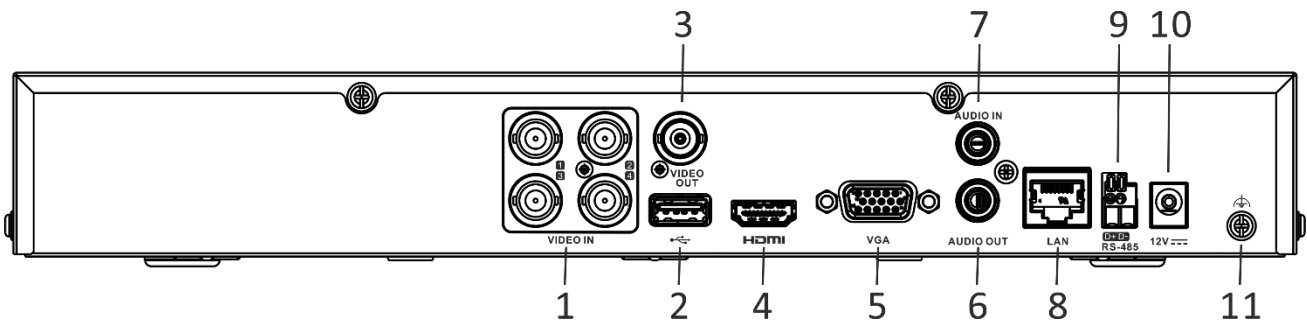

Synchronous playback	4-ch
VGA Output	1-ch, 1920 × 1080/60Hz, 1280 × 1024/60Hz, 1280 × 720/60Hz
Video Output Mode	HDMI/VGA independent output
HDTV Input	8 MP(3840 × 2160)@15 fps, 8 MP(3840 × 2160)@12.5 fps, 3K(2960 × 1665)@20 fps, 5 MP(2560 × 1944)@20 fps, 5 MP(2560 × 1944)@12 fps, 4 MP(2560 × 1440)@30 fps, 4 MP(2560 × 1440)@25 fps, 3 MP@18 fps, 1080p@30 fps, 1080p@25 fps, 720p@30 fps, 720p@25 fps
AHD Input	5 MP(2560 × 1944)@20 fps, 5 MP(2560 × 1944)@12 fps, 4 MP(2560 × 1440)@30 fps, 4 MP(2560 × 1440)@25 fps, 1080p@30 fps, 1080p@25 fps, 720p@30 fps, 720p@25 fps
HDCVI Input	8 MP(3840 × 2160)@15 fps, 8 MP(3840 × 2160)@12.5 fps, 5 MP(2592 × 1944)@20 fps, 4 MP(2560 × 1440)@30 fps, 4 MP(2560 × 1440)@25 fps, 1080p@30 fps, 1080p@25 fps, 720p@30 fps, 720p@25 fps
Audio Output	1-ch, RCA (Linear, 1 K Ω)
Audio Input	1-ch, RCA (2.0 Vp-p, 1 K Ω) 4-ch via coaxial cable
Two-Way Audio	1-ch, RCA (2.0 Vp-p, 1 K Ω) (using the first audio input)
Network	
Network Protocol	TCP/IP, PPPoE, DHCP, Hik-Connect, DNS, DDNS, NTP, SADP, NFS, iSCSI, UPnP™, HTTPS, ONVIF
Remote Connection	32
Network Interface	1, RJ45 10M/100M/1000M self-adaptive Ethernet interface
Wi-Fi	Connectable to Wi-Fi network by Wi-Fi dongle through USB interface
Auxiliary Interface	
SATA	1 SATA interface
Capacity	Up to 10 TB capacity for each disk
Serial Interface	RS-485 (half-duplex)
USB Interface	Front panel: 1 × USB 2.0 Rear panel: 1 × USB 2.0
Alarm In/Out	N/A
General	
Power Supply	12 VDC, 2 A
Consumption	≤ 10 W (without HDD)
Working Temperature	-10 °C to +55 °C (+14 °F to +131 °F)
Working Humidity	10% to 90%
Dimension (W × D × H)	315 × 242 × 45 mm (12.4 × 9.5 × 1.8 inch)
Weight	≤ 1.8 kg (without HDD, 4.0 lb.)

Dimension

scale/1:1;Unit/mm

Physical Interface

No.	Description	No.	Description
1	Video and Coaxial Audio In	7	AUDIO IN, RCA Connector
2	USB Interface	8	LAN Network Interface
3	VIDEO OUT	9	RS-485 Serial Interface
4	HDMI Interface	10	12 VDC Power Input
5	VGA Interface	11	GND
6	AUDIO OUT, RCA Connector		