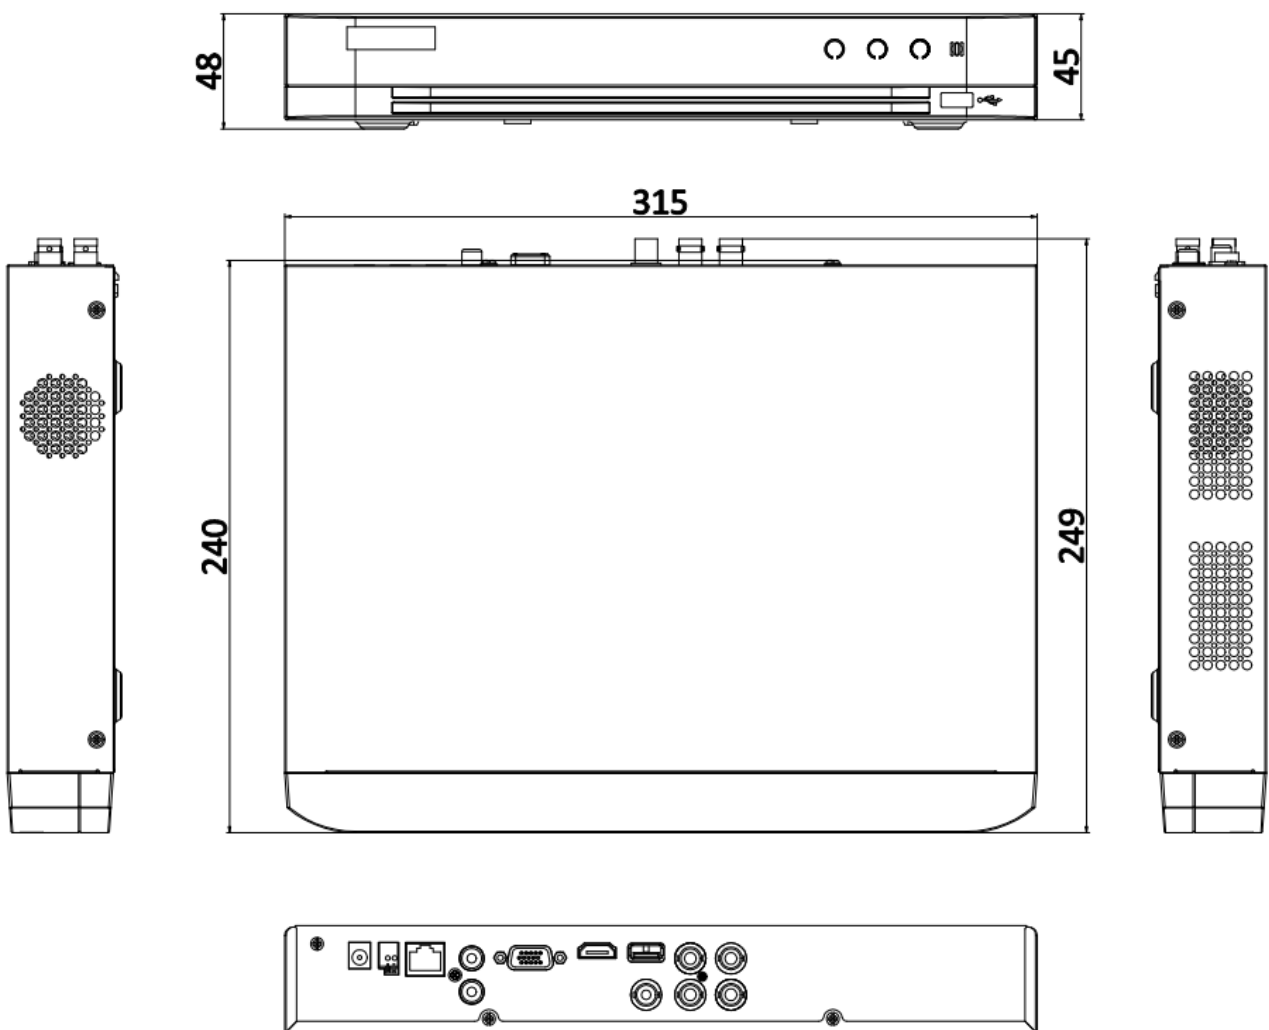

Synchronous playback	4-ch
VGA Output	1-ch, 1920 × 1080/60Hz, 1280 × 1024/60Hz, 1280 × 720/60Hz
Video Output Mode	HDMI/VGA independent output
HDTV Input	8 MP(3840 × 2160)@15 fps, 8 MP(3840 × 2160)@12.5 fps, 3K(2960 × 1665)@20 fps, 5 MP(2560 × 1944)@20 fps, 5 MP(2560 × 1944)@12 fps, 4 MP(2560 × 1440)@30 fps, 4 MP(2560 × 1440)@25 fps, 3 MP@18 fps, 1080p@30 fps, 1080p@25 fps, 720p@30 fps, 720p@25 fps
AHD Input	5 MP(2560 × 1944)@20 fps, 5 MP(2560 × 1944)@12 fps, 4 MP(2560 × 1440)@30 fps, 4 MP(2560 × 1440)@25 fps, 1080p@30 fps, 1080p@25 fps, 720p@30 fps, 720p@25 fps
HDCVI Input	8 MP(3840 × 2160)@15 fps, 8 MP(3840 × 2160)@12.5 fps, 5 MP(2592 × 1944)@20 fps, 4 MP(2560 × 1440)@30 fps, 4 MP(2560 × 1440)@25 fps, 1080p@30 fps, 1080p@25 fps, 720p@30 fps, 720p@25 fps
Audio Output	1-ch, RCA (Linear, 1 K Ω)
Audio Input	1-ch, RCA (2.0 Vp-p, 1 K Ω) 4-ch via coaxial cable
Two-Way Audio	1-ch, RCA (2.0 Vp-p, 1 K Ω) (using the first audio input)
Network	
Network Protocol	TCP/IP, PPPoE, DHCP, Hik-Connect, DNS, DDNS, NTP, SADP, NFS, iSCSI, UPnP™, HTTPS, ONVIF
Remote Connection	32
Network Interface	1, RJ45 10M/100M/1000M self-adaptive Ethernet interface
Wi-Fi	Connectable to Wi-Fi network by Wi-Fi dongle through USB interface
Auxiliary Interface	
SATA	1 SATA interface
Capacity	Up to 10 TB capacity for each disk
Serial Interface	RS-485 (half-duplex)
USB Interface	Front panel: 1 × USB 2.0 Rear panel: 1 × USB 2.0
Alarm In/Out	N/A
General	
Power Supply	12 VDC, 2 A
Consumption	≤ 10 W (without HDD)
Working Temperature	-10 °C to +55 °C (+14 °F to +131 °F)
Working Humidity	10% to 90%
Dimension (W × D × H)	315 × 242 × 45 mm (12.4 × 9.5 × 1.8 inch)
Weight	≤ 1.8 kg (without HDD, 4.0 lb.)

Dimension

scale/1:1;Unit/mm

Physical Interface

No.	Description	No.	Description
1	Video and Coaxial Audio In	7	AUDIO IN, RCA Connector
2	USB Interface	8	LAN Network Interface
3	VIDEO OUT	9	RS-485 Serial Interface
4	HDMI Interface	10	12 VDC Power Input
5	VGA Interface	11	GND
6	AUDIO OUT, RCA Connector		