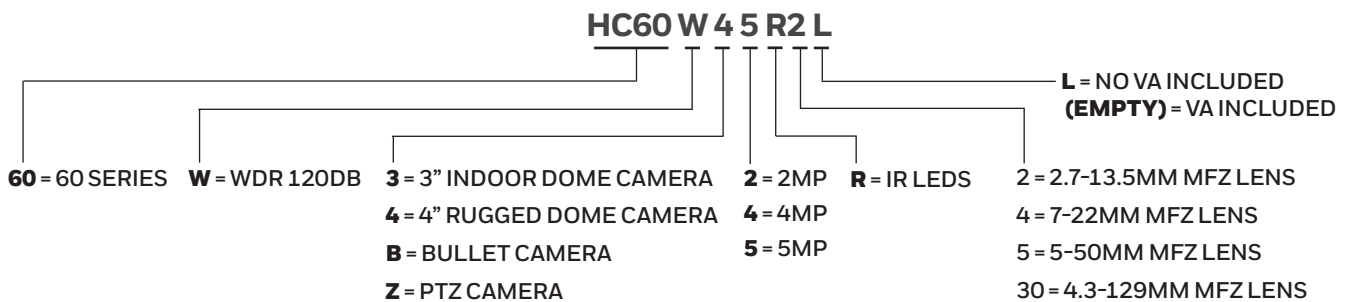

MARKET OPPORTUNITIES

These fully featured attractive cameras are perfect for various types of security installations, from complete area coverage with speed dome cameras to high resolution True Day/Night cameras for any scenario. The 60 Series provides excellent picture clarity at minimal bandwidth whilst offering maximum protection against dust and water. Boasting modern designs and offering up to 5MP high definition images, these cameras are suited for a wide range of security applications.