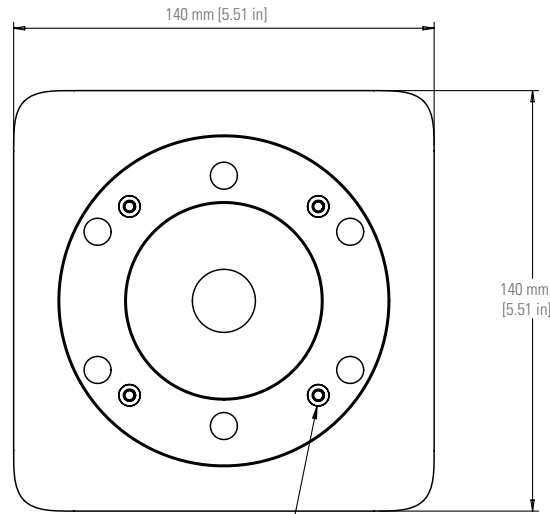

SPECIFICATIONS

MATERIAL

Steel and rubber

COLOR

Black or white

WEIGHT

200 g

DIMENSIONS

140 x 140 x 9 mm

BOX DIMENSIONS

185 x 166 x 33 mm

BOX WEIGHT

300 g

BOX INCLUDES

Adapter plate, screws and washers

COMPATIBLE WITH

Avigilon Ava Bullet Camera

TECHNICAL DRAWINGS

Front view

Threads for camera attachment M4 x 4

Rear view

DESIGNATION	DIMENSION (MM)	DIMENSION (INCH)
A Wall Mount	110 x 110	4.33 x 4.33
B 4" Square Box	85.7 x 85.7 (121.2 diagonal)	3.38 x 3.38 (4.77 diagonal)
C Double Gang	84 x 46	3.31 x 1.81
D Single Gang	83.3	3.28