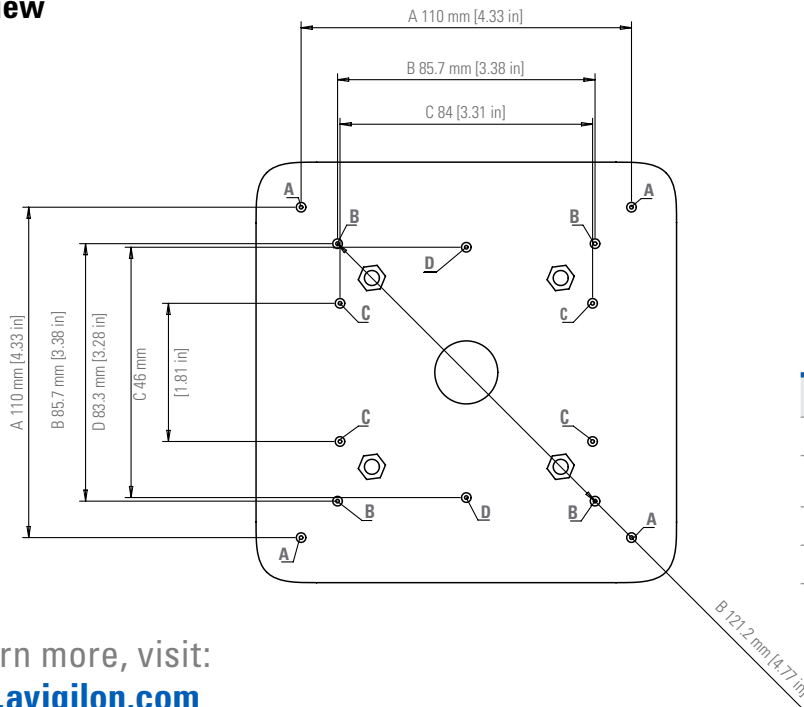

140 x 140 x 9 mm

BOX DIMENSIONS

185 x 166 x 33 mm

BOX WEIGHT

300 g

BOX INCLUDES

Adapter plate, screws and washers

COMPATIBLE WITH

Avigilon Ava Bullet Camera

TECHNICAL DRAWINGS

Front view

Threads for camera attachment M4 x 4

Rear view

DESIGNATION	DIMENSION (MM)	DIMENSION (INCH)
A Wall Mount	110 x 110	4.33 x 4.33
B 4" Square Box	85.7 x 85.7 (121.2 diagonal)	3.38 x 3.38 (4.77 diagonal)
C Double Gang	84 x 46	3.31 x 1.81
D Single Gang	83.3	3.28