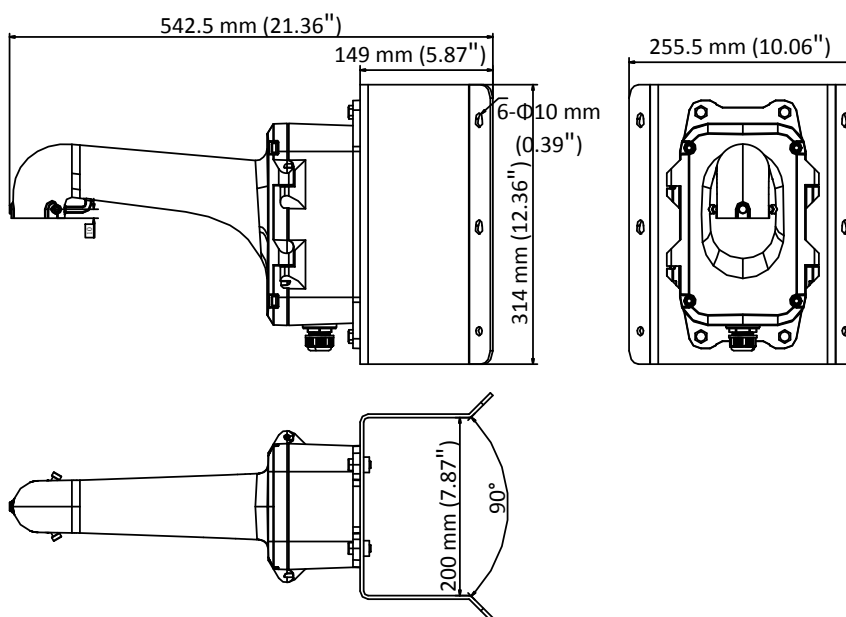

DS-1604ZJ-BOX-Corner

Corner Mounting Bracket for Speed Dome

Feature

- Corner mounting bracket with the junction box
- Aluminum alloy and steel material with surface spray treatment
- Supports bottom outlet and back outlet
- Able to place the power adapter (AC 24 V, 3 A) in the junction box
- The hook for safety rope facilitates speed dome's installation

Dimension

Available Model

DS-1604ZJ-BOX-Corner

Parameter

Model	DS-1604ZJ-BOX-Corner
Parameters	Corner Mounting Bracket for Speed Dome
Appearance	Hikvision White
Material	Aluminum Alloy and Steel
Dimension	542.5 mm × 255.5 mm × 200 mm (21.36" × 10.06" × 7.87")
Weight	6.2 Kg (13.67 lb.)

Note

- The bracket should be installed on the flat surface.
- Waterproof rubber is necessary for the outdoor application.
- The wall must be capable of supporting at least 3 times as much as the total weight of the speed dome and the bracket.
- The bracket's maximum load capacity is 10 Kg (22 lb.).