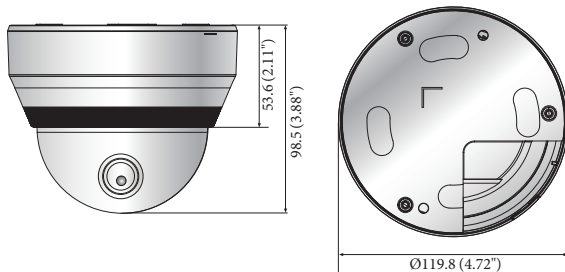

## Accessories (Optional)

	HCD-6080RN	HCD-6080RP
<b>VIDEO</b>		
Imaging Device	1/2.8" 2M CMOS	
Total Pixels	1,945(H) x 1,109(V) 2.16M pixels	
Effective Pixels	1,945(H) x 1,097(V) 2.13M pixels	
Scanning System	Progressive Scan	
Min. Illumination	Color : 0.11 Lux (F1.6, 1/30sec) B/W : 0 Lux (IR LED on)	
S / N Ratio	52dB (AGC Off, Weight On)	
Video Output	BNC (AHD / TVI / CVI / CVBS selectable)	
Resolution	1920 x 1080	
Max. Framerate	30fps@1080p(N)	25fps@1080p(P)
<b>PAN / TILT / ROTATE</b>		
Pan / Tilt / Rotate Range	0° ~ 350° / 0° ~ 67° / 0° ~ 355°	
<b>LENS TYPE</b>		
Focal Length (Zoom Ratio)	3.2 ~ 10mm (3.1x) motorized varifocal	
Max. Aperture Ratio	F1.6	
Angular Field of View	H : 110.2°(Wide) ~ 32°(Tele) / V : 55.4°(Wide) ~ 18°(Tele) / D : 128.4°(Wide) ~ 36.6°(Tele)	
Min. Object Distance	0.5m (1.64ft)	
Focus Control	Simple focus (Motorized V/F) / Manual	
Lens Type	DC Auto Iris	
Mount Type	Board-in Type	
<b>OPERATIONAL</b>		
On Screen Display	Multi-language support (16) English, Japanese, Spanish, French, Portuguese, Korean, German, Italian, Russian, Polish, Czech, Romanian, Serbian, Swedish, Danish, Turkish	
Camera Title	Off / On (Displayed 15 Characters)	
Day & Night	Auto (ICR) / Color / B/W	
Backlight Compensation	Off / User BLC / HLC / WDR	
Wide Dynamic Range	120dB	
Digital Noise Reduction	SSNRIV (Off / On)	
Defog	Off / Auto / Manual	
Motion Detection	Off / On (4 zones)	
Privacy Masking	Off / On (8 zones rectangle)	
Gain Control	Off / Low / Middle / High / Very High	
White Balance	ATW / Outdoor / Indoor (4,500K ~ 8,500K) / Manual / AWC (1,800K ~ 10,500K)	
Electronic Shutter Speed	1sec ~ 1/12,000sec	
Reverse	Off / H-Rev / V-Rev / HV-Rev	
Profile	Basic, Day & Night, Backlight, ITS, Indoor, User	
Alarm	(MD) Output 1	
Remote Control Interface	Coaxial	
Protocol	AHD : ACP (AHD Coax Protocol), CVBS : Pelco-C (Coaxitron), CCP (CVI Coax Protocol), TCP (TVI Coax Protocol)	
IR Distance	20m (65.62ft)	
Video Transmission Distance	500m (5C2V Coaxial Cable)	
<b>ENVIRONMENTAL</b>		
Operating Temperature / Humidity	-10°C ~ +55°C (+14°F ~ +131°F) / Less than 90% RH	
<b>ELECTRICAL</b>		
Input Voltage / Current	Dual (24V AC ±10% & 12V DC ±10%)	
Power Consumption	6W	
<b>MECHANICAL</b>		
Color / Material	Ivory / Plastic	
Dimensions (WxH)	Ø119.8 x 98.5mm (Ø4.72" x 3.88")	
Weight	330g (0.73 lb)	