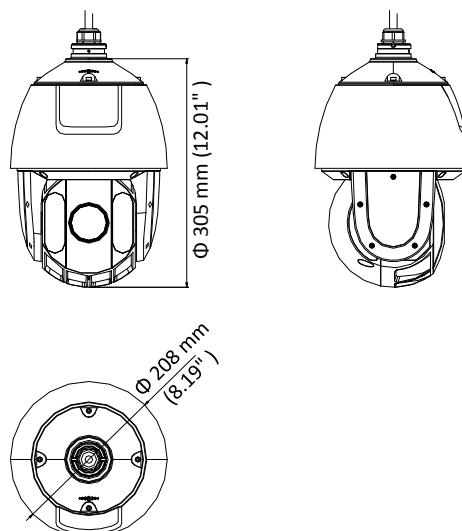

Park Action	Preset /Patrol/Pattern/Pan Scan/Tilt Scan/Panorama Scan/Day Mode/Night Mode/Patrol-d/None
PTZ Position Display	ON/OFF
Preset Freezing	Yes
Scheduled Task	Preset/Patrol/Pattern/Pan Scan/Tilt Scan/Panorama Scan/Day Mode/Night Mode/Zero Calibration/Patrol-d/None
<b>Infrared</b>	
IR Distance	Up to 150 m
IR Intensity	Automatically adjusted depending on the zoom ratio
<b>Input/Output</b>	
Video Output	Switchable TVI/AHD/CVI/CVBS video output, (NTSC or PAL composite, BNC)
Alarm	2 alarm inputs, 1 alarm output
RS-485 Interface	Half-duplex mode Self-adaptive HIKVISION, Pelco-P, Pelco-D protocol
UTC function	UTC protocol (or HIKVISION-C protocol in previous DVR)
<b>General</b>	
Menu Language	English
Power	24 VAC Max. 30 W (IR:10 W)
Working Temperature	-30°C to 65°C (-22°F to 149°F)
Working Humidity	90% or less
Protection Level	IP66 standard (outdoor dome) TVS 4,000 V lightning protection, surge protection and voltage transient protection
Mounting	Various mounting modes optional
Dimension	Φ 208 mm × 305 mm (Φ 8.19" × 12.01")
Weight (approx.)	3.3 kg (7.28 lb.)

## Dimension