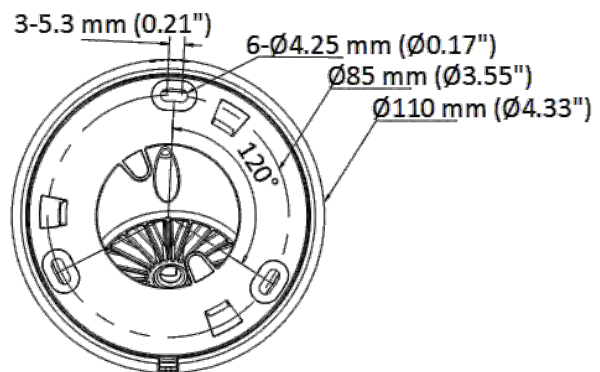

▪ Specification

Camera	
Image Sensor	3K CMOS
Max. Resolution	2960 (H) × 1665 (V)
Min. Illumination	0.01 Lux@(F1.6, AGC ON), 0 Lux with IR
Shutter Time	PAL: 1/25 s to 1/50, 000 s; NTSC: 1/30 s to 1/50, 000 s
Day & Night	ICR
Angle Adjustment	Pan: 0 to 360°, Tilt: 0 to 75°, Rotation: 0 to 360°
Signal System	PAL/NTSC
Lens	
Lens Type	2.8 mm and 3.6 mm fixed focal lens
Focal Length & FOV	2.8 mm, horizontal FOV: 104.9°, vertical FOV: 67.3°, diagonal FOV: 129.8° 3.6 mm, horizontal FOV: 81.3°, vertical FOV: 50.7°, diagonal FOV: 102.4°
Lens Mount	M12
Illuminator	
Supplement Light Type	White Light, IR
Supplement Light Range	IR : Up to 40 m White Light : Up to 20 m
Image	
Image Settings	Brightness, Sharpness, Smart IR
Frame Rate	TVI: 3K@20 fps, 4 MP@25 fps/30 fps, 1080p@25 fps/30 fps AHD: 5 MP@20 fps, 4 MP@25 fps/30 fps CVI: 4 MP@25 fps/30 fps CVBS: PAL/NTSC
Day/Night Mode	Auto/Color/BW (Black and White)
Wide Dynamic Range (WDR)	Digital WDR
Image Enhancement	DWDR/BLC/HLC/Global
White Balance	Auto/Manual
AGC	Yes
Interface	
Video Output	Switchable TVI/AHD/CVI/CVBS
General	
Material	Body: Metal Enclosure: Plastic
Dimension	97.9 mm × Ø110 mm (3.85" × Ø4.33")
Weight	Approx. 340 g (0.75 lb.)
Operating Condition	-40 °C to 60 °C (-40 °F to 140 °F), humidity: 90% or less (non-condensation)
Communication	HIKVISION-C
Language	English
Power Supply	12 VDC ± 25% *You are recommended to use one power adapter to supply the power for one camera.
Consumption	Max. 3.3 W

Approval

Protection	IP67
------------	------

▪ **Available Model**

DS-2CE78K0T-LFS(2.8mm)

DS-2CE78K0T-LFS(3.6mm)

▪ **Dimension**

▪ **Accessory**

▪ **Optional**