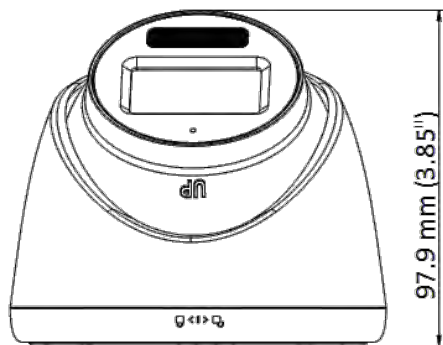

▪ Specification

Camera	
Image Sensor	3K CMOS
Max. Resolution	2960 (H) × 1665 (V)
Min. Illumination	0.01 Lux@(F1.6, AGC ON), 0 Lux with IR
Shutter Time	PAL: 1/25 s to 1/50, 000 s; NTSC: 1/30 s to 1/50, 000 s
Day & Night	ICR
Angle Adjustment	Pan: 0 to 360°, Tilt: 0 to 75°, Rotation: 0 to 360°
Signal System	PAL/NTSC
Lens	
Lens Type	2.8 mm and 3.6 mm fixed focal lens
Focal Length & FOV	2.8 mm, horizontal FOV: 104.9°, vertical FOV: 67.3°, diagonal FOV: 129.8° 3.6 mm, horizontal FOV: 81.3°, vertical FOV: 50.7°, diagonal FOV: 102.4°
Lens Mount	M12
Illuminator	
Supplement Light Type	White Light, IR
Supplement Light Range	IR : Up to 40 m White Light : Up to 20 m
Image	
Image Settings	Brightness, Sharpness, Smart IR
Frame Rate	TVI: 3K@20 fps, 4 MP@25 fps/30 fps, 1080p@25 fps/30 fps AHD: 5 MP@20 fps, 4 MP@25 fps/30 fps CVI: 4 MP@25 fps/30 fps CVBS: PAL/NTSC
Day/Night Mode	Auto/Color/BW (Black and White)
Wide Dynamic Range (WDR)	Digital WDR
Image Enhancement	DWDR/BLC/HLC/Global
White Balance	Auto/Manual
AGC	Yes
Interface	
Video Output	Switchable TVI/AHD/CVI/CVBS
General	
Material	Body: Metal Enclosure: Plastic
Dimension	97.9 mm × Ø110 mm (3.85" × Ø4.33")
Weight	Approx. 340 g (0.75 lb.)
Operating Condition	-40 °C to 60 °C (-40 °F to 140 °F), humidity: 90% or less (non-condensation)
Communication	HIKVISION-C
Language	English
Power Supply	12 VDC ± 25% *You are recommended to use one power adapter to supply the power for one camera.
Consumption	Max. 3.3 W

Approval

Protection	IP67
------------	------

▪ **Available Model**

DS-2CE78K0T-LFS(2.8mm)

DS-2CE78K0T-LFS(3.6mm)

▪ **Dimension**

▪ **Accessory**

▪ **Optional**