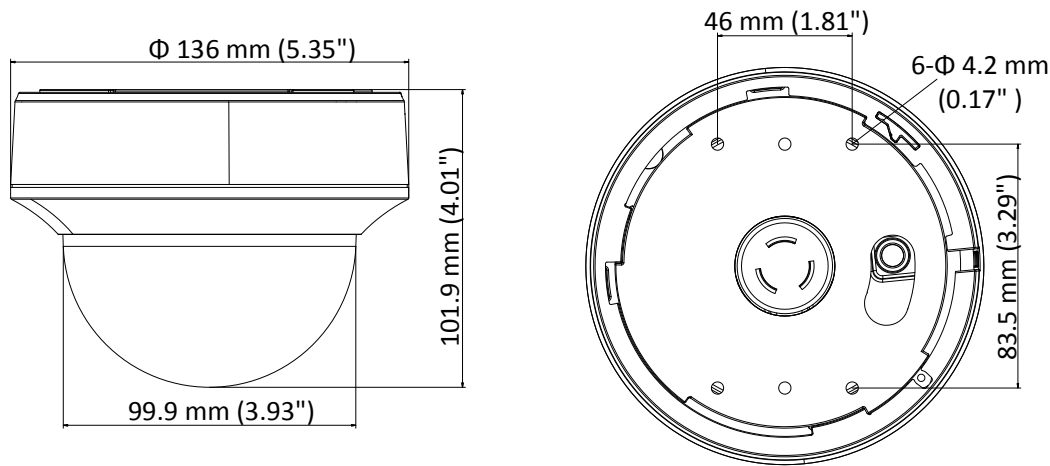

Order Models

DS-2CE56D8T-AITZF

DS-2CE56D8T-ITZF

Dimension