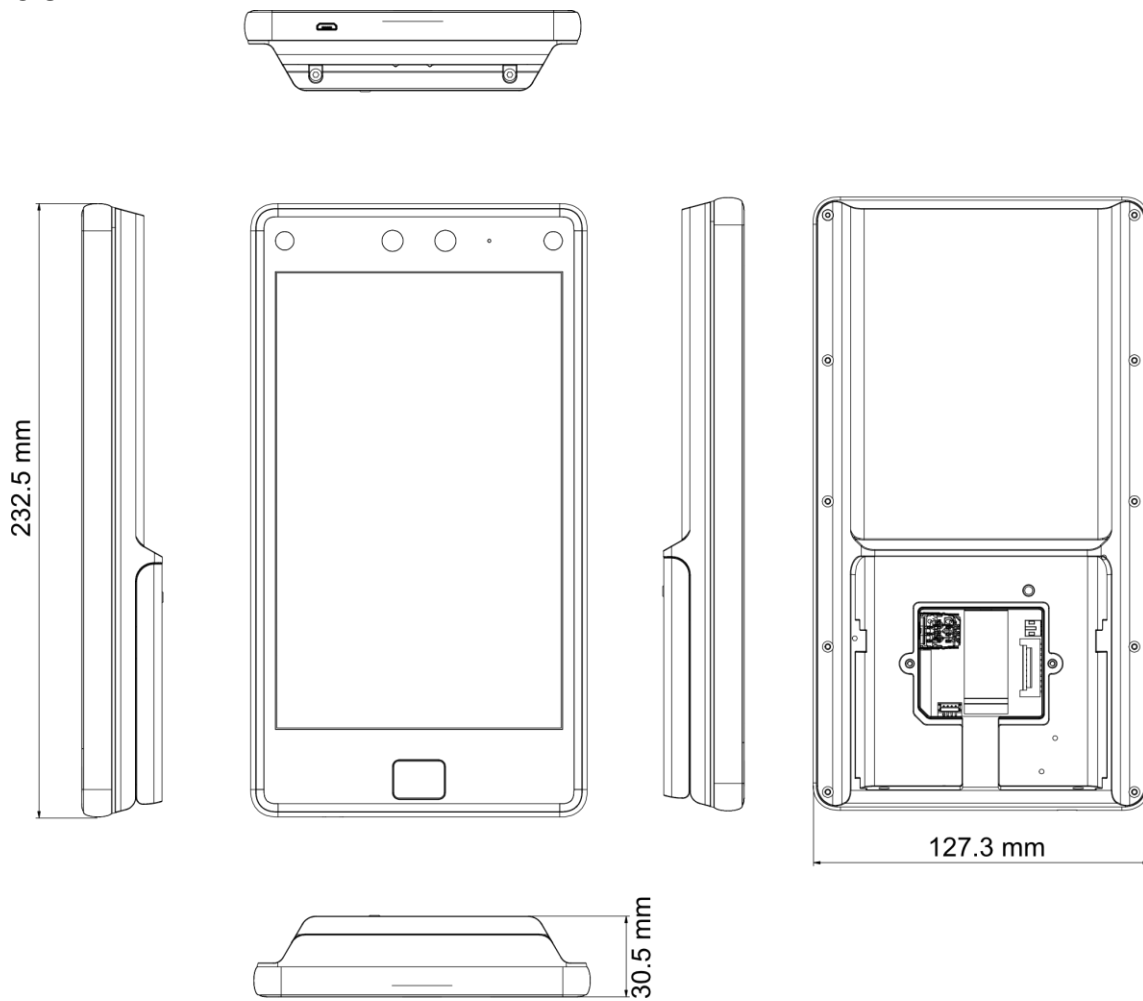

- 8-inch touch screen with bezel-less design
- Presents card on the screen to authenticate
- Face recognition distance: 0.3 m to 3 m, duration < 0.2 s/User, accuracy rate ≥ 99%
- 100,000 face capacity, 100,000 card capacity (Felica, DESfire, M1), 10,000 fingerprint capacity, and 150,000 event capacity
- Supports ISAPI, ISUP 5.0, Wiegand, RS-485, TCP/IP, and PoE
- Two-way audio with indoor station and main station
- Configuration via the web client and mobile client
- Customizes attendance status name

**Biometric recognition products are not 100% applicable to anti-spoofing environments. If you require a higher security level, use multiple authentication modes.*

▪ Specification

Display	
Screen size	8 inch
Operation method	Capacitive touch screen
Type	LCD
Video	
Lens	2
Resolution	2 MP
FOV	HFOV = 88°; VFOV = 44°; DFOV = 108°
Network	
Wired network	Support
Interface	
Network interface	1 RJ-45, 10/100/1000 M self-adaptive
Lock control	1
Exit button	1
Door contact input	1
Alarm input	2
Alarm output	1
TAMPER	1
RS-485	1 RS-485 (Half duplex, HIKVISION)
Wiegand	1 Wiegand(Hik 26bit,Hik 34bit)
USB	1
Authentication	
Card type	DESfire card,Felica card
General	
Power supply	12 to 24 VDC, 3 A, Standard PoE
Working temperature	-30 °C to 60 °C (-22 °F to 140 °F)
Working humidity	0 to 90% (No condensing)
Dimensions	127.3 mm × 232.1 mm × 23.5 mm (5.0" × 9.1" × 0.9")
Function	
Hik-Connect	Support
Language	English, Thai, Brazilian Portuguese, Russian, Spanish, Arabic, Japanese, Ukrainian, and Indonesian
QR code recognition	Support. The dimension of the recognized QR code picture should be larger than 6 cm × 6 cm.
Face anti-spoofing	Support

▪ Available Model

DS-K1T680DF-E1

▪ **Dimension**

▪ **Accessory**

▪ **Optional**

DS-KAB6-D1 Base Bracket	DS-KAB6-ZU1 Brackets for face terminals	DS-KAB671-P2 Stand Stick	DS-KAB6-W1 Bracket
			

Headquarters

No.555 Qianmo Road, Binjiang District,
Hangzhou 310051, China
T +86-571-8807-5998
www.hikvision.com