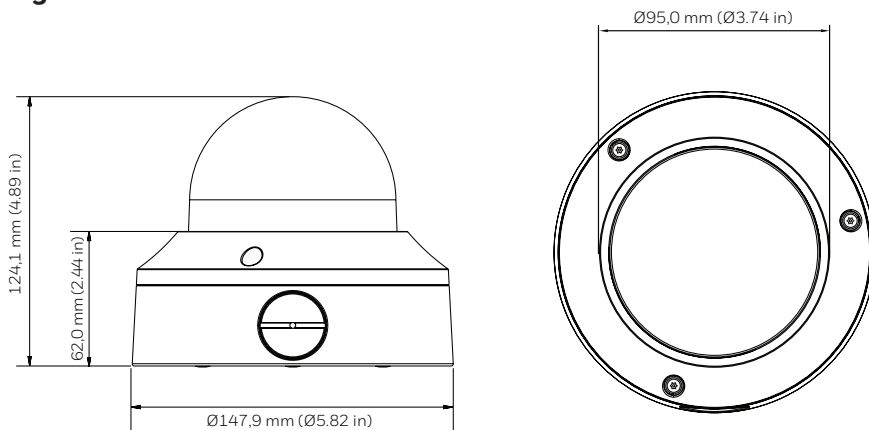

REGULATORY	
Emissions	FCC PART 15, CE (EN 55032), comply with RCM and UKCA
Immunity	CE (EN 50130-4), comply with RCM and UKCA
Safety	UL Listed to UL/CSA 62368-1, CE (EN 62368-1), UL/CSA 60950-22, CE (EN 60950-22), comply with UKCA
RoHS	CE (EN 50581), UAE (Cabinet Decree No.10 of 2017)
Country of Origin	Taiwan

SYSTEM COMPATIBILITY	
Pro-Watch NVR	Up to 256 IP channels RAID5/6 Enterprise NVR
Maxpro NVR PE	Up to 128 IP channels RAID5/6 Enterprise NVR
Maxpro NVR SE	Up to 64 IP channels system NVR
Maxpro NVR XE	Up to 16 IP channels system NVR
Maxpro NVR Software	Up to 128 IP channels recording software
Honeywell DVM	Supported with Honeywell DVM R700.1 (and later maintenance releases)

OPTIONAL MOUNTS AND ACCESSORIES	
HA60WLM4	Wall mount bracket for 4-inch dome, white
HA60CNMZ	Corner mount bracket
HA60PLMZ	Pole mount bracket
HA60PMC4	Pendant mount adapter, 1.5 NPT (outside), 3/4 NPT (inside)
HA60WIF	Wi-Fi dongle and USB adapter for camera configuration
HA70RPG	70s dome camera rubber kit
HA70SB4	70s dome camera smoked bubble
HA70ICK	In-ceiling mount bracket for 70S dome

ORDERING*	
HC70W48R2	8 MP Network IR rugged dome camera, TDN, WDR, 1/2.7 in CMOS, 3,6 mm to 11 mm MFZ, 22IR LEDs, H.265, PoE, IP66/IP67/IK10, NDAA compliant
HV70LPRL1	Honeywell License Plate Recognition L1, Stop & Go
HV70LPRL2	Honeywell License Plate Recognition L2, Up to Speed 30 mph

Figure 1. Dimensions

For More Information
buildings.honeywell.com/security

Honeywell Commercial Security
715 Peachtree St NE
Atlanta, GA 30308
1.800.323.4576
www.honeywell.com

Microsoft®, Windows™, Edge™ are trademarks or registered trademarks of Microsoft, Inc. in the United States and other countries.

Firefox™ is a trademark of the Mozilla Foundation in the U.S. and other countries.

Google Chrome™ is a trademark of Google LLC in the U.S. and other countries.

ONVIF and the ONVIF logo are trademarks of ONVIF Inc.

HEVC Advance logo is a trademark of HEVC Advance.

Honeywell reserves the right, without notification, to make changes in product design or specifications.

HSV-HC70W48R1-02-US(0422)DS-IL
© 2022 Honeywell International Inc.