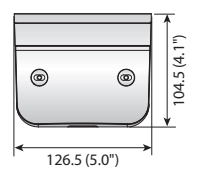

Wall Mounts

				
	Wall Mount	Wall Mount	Wall Mount	Wall Mount
	SBP-137WM / SBP-137WMW	SBP-137WM1	SBP-120WM / SBP-120WMW	SBP-125WMW
Materials	Aluminum / Plastic	Aluminum / Plastic	Plastic	Aluminum, Plastic
Dimensions (WxHxD)	148.5 x 104.5 x 178.2mm (5.84" x 4.11" x 7.01")	148.5 x 104.5 x 178.2mm (5.84" x 4.11" x 7.01")	122 x 95 x 157mm (4.80" x 3.74" x 6.18")	126.5 x 160.0 x 104.5mm (5.0" x 6.3" x 4.1")
Pipe Thread	-	-	-	-
Weight	440g (0.97 lb)	550g (1.21 lb) * included gang plate	175g (0.39 lb)	425g (0.94lb)
Color	Ivory White	Ivory	Ivory White	White

Dimensions

Unit : mm (inch)

SBP-137WM / SBP-137WMW

SBP-137WM1

SBP-120WM / SBP-120WMW

SBP-125WMW