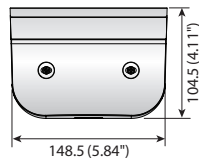

Wall Mounts

				
	Wall Mount	Wall Mount	Wall Mount	Wall Mount
	SBP-137WM / SBP-137WMW	SBP-137WM1	SBP-120WM / SBP-120WMW	SBP-125WMW
Materials	Aluminum / Plastic	Aluminum / Plastic	Plastic	Aluminum, Plastic
Dimensions (WxHxD)	148.5 x 104.5 x 178.2mm (5.84" x 4.11" x 7.01")	148.5 x 104.5 x 178.2mm (5.84" x 4.11" x 7.01")	122 x 95 x 157mm (4.80" x 3.74" x 6.18")	126.5 x 160.0 x 104.5mm (5.0" x 6.3" x 4.1")
Pipe Thread	-	-	-	-
Weight	440g (0.97 lb)	550g (1.21 lb) * included gang plate	175g (0.39 lb)	425g (0.94lb)
Color	Ivory White	Ivory	Ivory White	White

Dimensions

Unit : mm (inch)

SBP-137WM / SBP-137WMW

SBP-137WM1

SBP-120WM / SBP-120WMW

SBP-125WMW