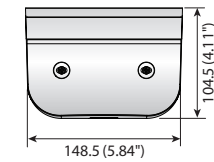

Wall Mounts

				
	Wall Mount	Wall Mount	Wall Mount	Wall Mount
	SBP-137WM / SBP-137WMW	SBP-137WM1	SBP-120WM / SBP-120WMW	SBP-125WMW
Materials	Aluminum / Plastic	Aluminum / Plastic	Plastic	Aluminum, Plastic
Dimensions (WxHxD)	148.5 x 104.5 x 178.2mm (5.84" x 4.11" x 7.01")	148.5 x 104.5 x 178.2mm (5.84" x 4.11" x 7.01")	122 x 95 x 157mm (4.80" x 3.74" x 6.18")	126.5 x 160.0 x 104.5mm (5.0" x 6.3" x 4.1")
Pipe Thread	-	-	-	-
Weight	440g (0.97 lb)	550g (1.21 lb) * included gang plate	175g (0.39 lb)	425g (0.94lb)
Color	Ivory White	Ivory	Ivory White	White

Dimensions

Unit : mm (inch)

SBP-137WM / SBP-137WMW

SBP-137WM1

SBP-120WM / SBP-120WMW

SBP-125WMW