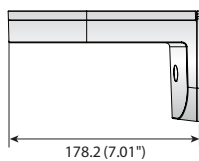

Wall Mounts

				
	Wall Mount	Wall Mount	Wall Mount	Wall Mount
	SBP-137WM / SBP-137WMW	SBP-137WM1	SBP-120WM / SBP-120WMW	SBP-125WMW
Materials	Aluminum / Plastic	Aluminum / Plastic	Plastic	Aluminum, Plastic
Dimensions (WxHxD)	148.5 x 104.5 x 178.2mm (5.84" x 4.11" x 7.01")	148.5 x 104.5 x 178.2mm (5.84" x 4.11" x 7.01")	122 x 95 x 157mm (4.80" x 3.74" x 6.18")	126.5 x 160.0 x 104.5mm (5.0" x 6.3" x 4.1")
Pipe Thread	-	-	-	-
Weight	440g (0.97 lb)	550g (1.21 lb) * included gang plate	175g (0.39 lb)	425g (0.94lb)
Color	Ivory White	Ivory	Ivory White	White

Dimensions

Unit : mm (inch)

SBP-137WM / SBP-137WMW

SBP-137WM1

SBP-120WM / SBP-120WMW

SBP-125WMW