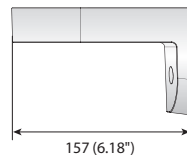

Wall Mounts

				
	Wall Mount	Wall Mount	Wall Mount	Wall Mount
	SBP-137WM / SBP-137WMW	SBP-137WM1	SBP-120WM / SBP-120WMW	SBP-125WMW
Materials	Aluminum / Plastic	Aluminum / Plastic	Plastic	Aluminum, Plastic
Dimensions (WxHxD)	148.5 x 104.5 x 178.2mm (5.84" x 4.11" x 7.01")	148.5 x 104.5 x 178.2mm (5.84" x 4.11" x 7.01")	122 x 95 x 157mm (4.80" x 3.74" x 6.18")	126.5 x 160.0 x 104.5mm (5.0" x 6.3" x 4.1")
Pipe Thread	-	-	-	-
Weight	440g (0.97 lb)	550g (1.21 lb) * included gang plate	175g (0.39 lb)	425g (0.94lb)
Color	Ivory White	Ivory	Ivory White	White

Dimensions

Unit : mm (inch)

SBP-137WM / SBP-137WMW

SBP-137WM1

SBP-120WM / SBP-120WMW

SBP-125WMW