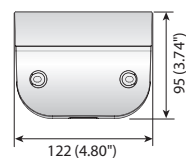

Wall Mounts

				
	Wall Mount	Wall Mount	Wall Mount	Wall Mount
	SBP-137WM / SBP-137WMW	SBP-137WM1	SBP-120WM / SBP-120WMW	SBP-125WMW
Materials	Aluminum / Plastic	Aluminum / Plastic	Plastic	Aluminum, Plastic
Dimensions (WxHxD)	148.5 x 104.5 x 178.2mm (5.84" x 4.11" x 7.01")	148.5 x 104.5 x 178.2mm (5.84" x 4.11" x 7.01")	122 x 95 x 157mm (4.80" x 3.74" x 6.18")	126.5 x 160.0 x 104.5mm (5.0" x 6.3" x 4.1")
Pipe Thread	-	-	-	-
Weight	440g (0.97 lb)	550g (1.21 lb) * included gang plate	175g (0.39 lb)	425g (0.94lb)
Color	Ivory White	Ivory	Ivory White	White

Dimensions

Unit : mm (inch)

SBP-137WM / SBP-137WMW

SBP-137WM1

SBP-120WM / SBP-120WMW

SBP-125WMW