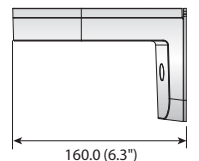

Wall Mounts

				
	Wall Mount	Wall Mount	Wall Mount	Wall Mount
	SBP-137WM / SBP-137WMW	SBP-137WM1	SBP-120WM / SBP-120WMW	SBP-125WMW
Materials	Aluminum / Plastic	Aluminum / Plastic	Plastic	Aluminum, Plastic
Dimensions (WxHxD)	148.5 x 104.5 x 178.2mm (5.84" x 4.11" x 7.01")	148.5 x 104.5 x 178.2mm (5.84" x 4.11" x 7.01")	122 x 95 x 157mm (4.80" x 3.74" x 6.18")	126.5 x 160.0 x 104.5mm (5.0" x 6.3" x 4.1")
Pipe Thread	-	-	-	-
Weight	440g (0.97 lb)	550g (1.21 lb) * included gang plate	175g (0.39 lb)	425g (0.94lb)
Color	Ivory White	Ivory	Ivory White	White

Dimensions

Unit : mm (inch)

SBP-137WM / SBP-137WMW

SBP-137WM1

SBP-120WM / SBP-120WMW

SBP-125WMW