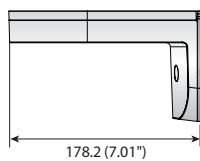

Wall Mounts

				
	Wall Mount	Wall Mount	Wall Mount	Wall Mount
	SBP-137WM / SBP-137WMW	SBP-137WM1	SBP-120WM / SBP-120WMW	SBP-125WMW
Materials	Aluminum / Plastic	Aluminum / Plastic	Plastic	Aluminum, Plastic
Dimensions (WxHxD)	148.5 x 104.5 x 178.2mm (5.84" x 4.11" x 7.01")	148.5 x 104.5 x 178.2mm (5.84" x 4.11" x 7.01")	122 x 95 x 157mm (4.80" x 3.74" x 6.18")	126.5 x 160.0 x 104.5mm (5.0" x 6.3" x 4.1")
Pipe Thread	-	-	-	-
Weight	440g (0.97 lb)	550g (1.21 lb) * included gang plate	175g (0.39 lb)	425g (0.94lb)
Color	Ivory White	Ivory	Ivory White	White

Dimensions

Unit : mm (inch)

SBP-137WM / SBP-137WMW

SBP-137WM1

SBP-120WM / SBP-120WMW

SBP-125WMW