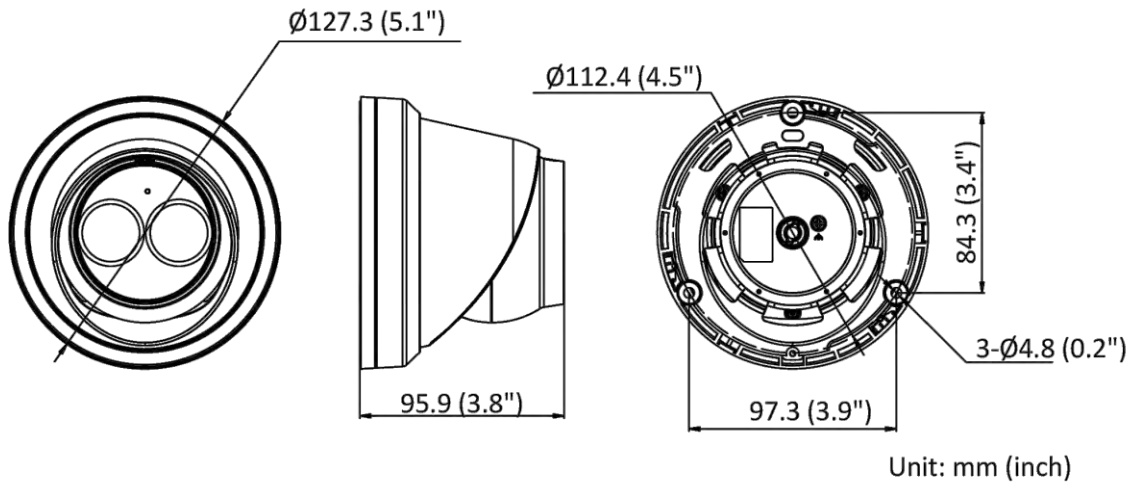

▪ **Dimension**

▪ **Accessory**

▪ **Optional**

DS-1271ZJ-130-TRL Pendant Mount	DS-1276ZJ-SUS (Black) Corner Mount	DS-1281ZJ-M (Black) Inclined Ceiling Mount	DS-1275ZJ-SUS Vertical Pole Mount	DS-1271ZJ-130-TRL (Black) Pendant Mount
DS-1280ZJ-DM8 (Black) Junction Box	DS-1281ZJ-M Inclined ceiling mount	DS-1273ZJ-130B-TRL Wall mount	DS-1276ZJ-SUS Corner mount	DS-1275ZJ-SUS (Black) Vertical Pole Mount
DS-1273ZJ-130-TRL (Black) Wall Mount	DS-1280ZJ-DM8 Junction box	DS-1273ZJ-130-TRL Wall mount