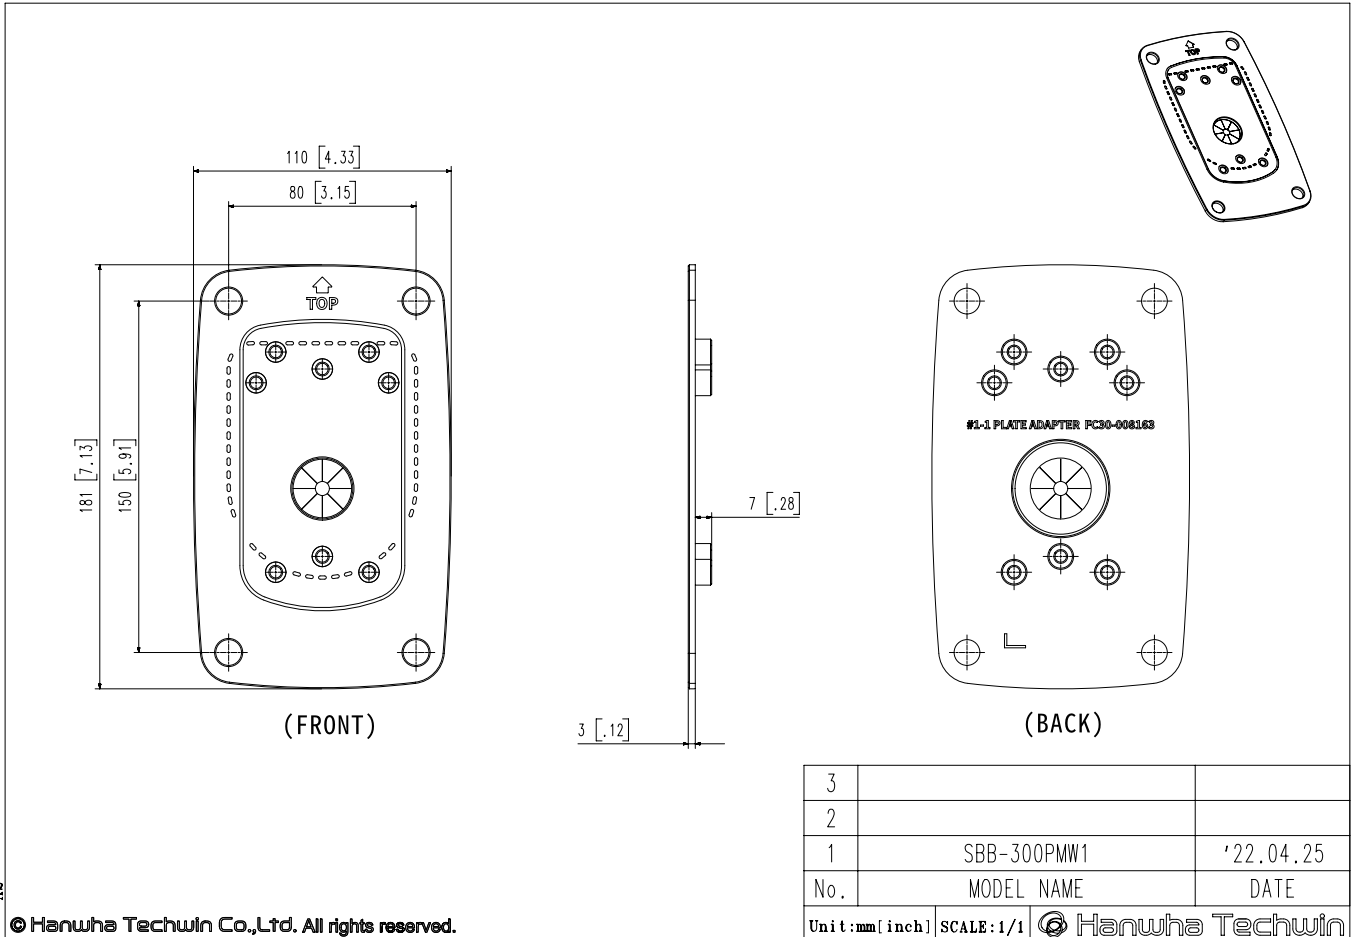

SBB-300PMW1

Pole mount adapter

Key Features

- Material : Aluminum
- Dimensions : 110x181mm(4.33x7.13")
- Weight : 390g
- Color : White

Compatible Accessories (Optional)

SHB-4200H

SHB-4300HP

SHB-4301H2

SBB-300PMW1

SBB-300PMW1

Pole mount adapter

Specifications

Mechanical

Color	White
Material	Aluminum
RAL code	RAL9003
Product dimensions / weight	110x181mm(4.33x7.13"), 390g
Mount Screw size	M6
Supported products	SHB-4200/SHB-4300/SHB-4301 series, SBP-300PMW1

SBB-300PMW1

Pole mount adapter

Unit: mm [inch]

CAD

A2

© Hanwha Techwin Co., Ltd. All rights reserved.