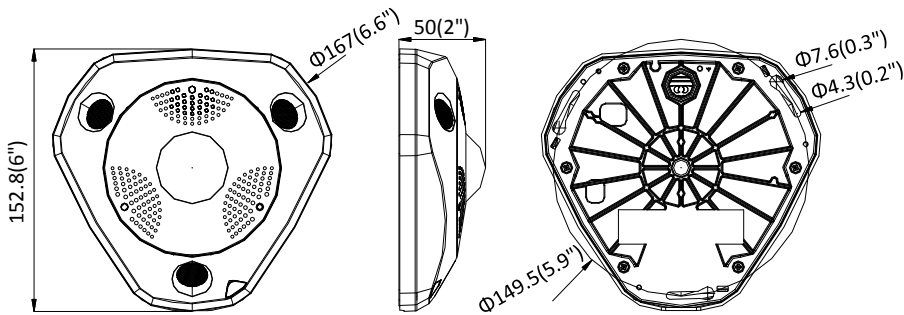

Power Consumption	12 VDC, 1 A, max. 15 W PoE (802.3at, 42.5 to 57V), 0.4A to 0.3A
Protection Level (-V)	IP66, IK10
Material	Metal
Dimensions	With -V model: 167 × 152.8 × 50 mm (6. 6" × 6" × 2") Without -V model: 167 × 152.8 × 45.5 mm (6. 6" × 6" × 1.8")
Weight	Approx. 1400 g (3.09 lbs)

Available Model

DS-2CD6365G0-I (1.27 mm); DS-2CD6365G0-IS (1.27 mm), DS-2CD6365G0-IV (1.27 mm), DS-2CD6365G0-IVS (1.27 mm)

Dimensions

Unit: mm (inch)