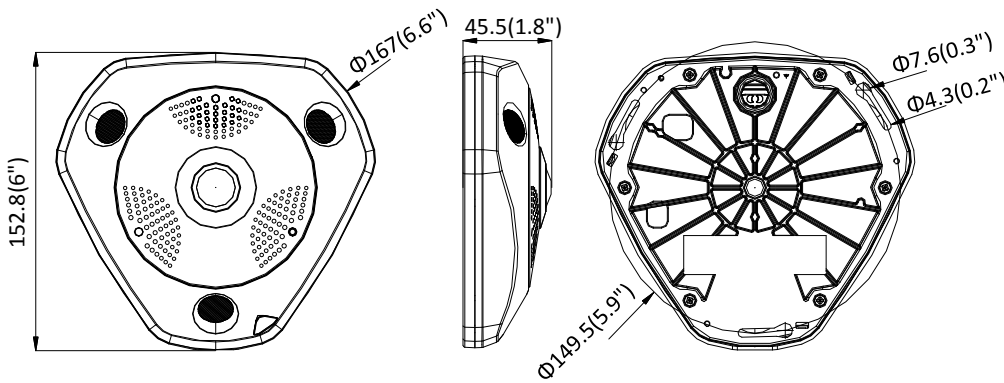

Power Consumption	12 VDC, 1 A, max. 15 W PoE (802.3at, 42.5 to 57V), 0.4A to 0.3A
Protection Level (-V)	IP66, IK10
Material	Metal
Dimensions	With -V model: 167 × 152.8 × 50 mm (6. 6" × 6" × 2") Without -V model: 167 × 152.8 × 45.5 mm (6. 6" × 6" × 1.8")
Weight	Approx. 1400 g (3.09 lbs)

### Available Model

DS-2CD6365G0-I (1.27 mm); DS-2CD6365G0-IS (1.27 mm), DS-2CD6365G0-IV (1.27 mm), DS-2CD6365G0-IVS (1.27 mm)

### Dimensions

Unit: mm (inch)

With -V Model

Without -V Model