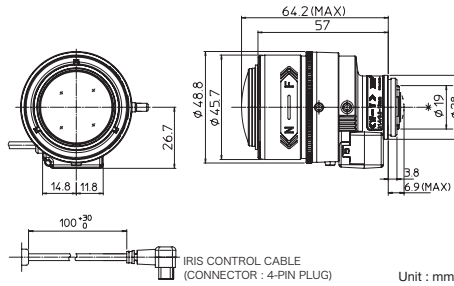

DV3.4x3.8SA-SA1

3.4 x

Applicable to 1/2

Fuji
3MP

Vari-Focal Wide Angle Long Focal DC Auto Iris C Mount Metal Mount ND Filter Long Cable Aspherical Lens Large Aperture Ratio RoHS Compliant
VARI WIDE TELE DC C-mt METAL ND AT F1.4 RoHS

Applicable camera (model) 1 2/3 1/2 1/3 1/4

Focal Length (mm)	3.8 - 13 (3.4x)		
Iris Range	F1.4 - T360 (Equivalent to F360)		
Operation	Zoom	Manual	
	Focus	Manual	
	Iris	Auto (DC type)*1	
Angle of View (H x V)	1/2"	WIDE	97° 34' x 71° 47'
		TELE	28° 23' x 21° 18'
	1/3"	WIDE	71° 47' x 53° 15'
		TELE	21° 18' x 15° 59'
	1/4"	WIDE	53° 15' x 39° 41'
		TELE	15° 59' x 11° 59'
Angle of View (H x V)	1/2"	WIDE	107° 12' x 58° 10'
	TELE	30° 55' x 17° 25'	
Aspect Ratio 16:9	1/3"	WIDE	78° 34' x 43° 18'
	TELE	23° 12' x 13° 04'	
Focus Range (From the Lens Front) (m)	1/4"	WIDE	58° 10' x 32° 20'
	TELE	17° 25' x 9° 48'	
Mass (g)	80