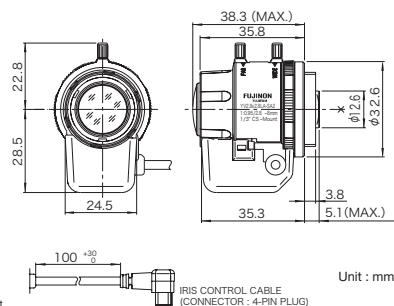

Applicable camera (model) 1 2/3 1/2 1/3 1/4

Focal Length (mm)	8 - 80 (10x)		
Iris Range	F1.4 - T360 (Equivalent to F360)		
Operation	Zoom	Manual	
	Focus	Manual	
	Iris	Auto (DC type)*1	
Angle of View (H x V)	1/2"	WIDE	44° 21' x 33° 25'
		TELE	4° 38' x 3° 30'
	1/3"	WIDE	33° 25' x 25° 06'
		TELE	3° 30' x 2° 38'
	1/4"	WIDE	25° 06' x 18° 51'
		TELE	2° 38' x 1° 59'
Angle of View (H x V)	1/2"	WIDE	48° 12' x 27° 21'
	TELE	2° 52' x 5° 02'	
Aspect Ratio 16:9	1/3"	WIDE	36° 22' x 20° 32'
	TELE	3° 48' x 2° 09'	
Focus Range (From the Lens Front) (m)	1/4"	WIDE	27° 21' x 15° 24'
	TELE	2° 52' x 1° 37'	
Mass (g)	160		

SD

YV2.8x2.8LA-SA2

2.8 x

Applicable to 1/3

Vari-Focal Wide Angle DC Auto Iris CS Mount Metal Mount ND Filter Long Cable Aspherical Lens Large Aperture Ratio RoHS Compliant
VARI WIDE DC CS-mt METAL ND AT F0.95 RoHS

Applicable camera (model) 1 2/3 1/2 1/3 1/4

Focal Length (mm)	2.8 - 8(2.8x)		
Iris Range	F0.95 - T360 (Equivalent to F360)		
Operation	Zoom	Manual	
	Focus	Manual	
	Iris	Auto (DC type)*1	
Angle of View (H x V)	1/2"	WIDE	-
		TELE	-
	1/3"	WIDE	99° 52' x 73° 17'
		TELE	35° 14' x 26° 24'
	1/4"	WIDE	73° 17' x 54° 19'
		TELE	26° 24' x 19° 47'
Focus Range (From the Lens Front) (m)	∞ - 0.3		
Mass (g)	45		

Applicable camera (model) 1 2/3 1/2 1/3 1/4

Focal Length (mm)	5 - 50(10x)		
Iris Range	F1.3 - T360 (Equivalent to F360)		
Operation	Zoom	Manual	
	Focus	Manual	
	Iris	Auto (DC type)*1	
Angle of View (H x V)	1/2"	WIDE	-
		TELE	-
	1/3"	WIDE	51° 59' x 39° 12'
		TELE	5° 24' x 4° 05'
	1/4"	WIDE	39° 12' x 29° 30'
		TELE	4° 05' x 3° 05'
Focus Range (From the Lens Front) (m)	∞ - 0.3		
Mass (g)	100		