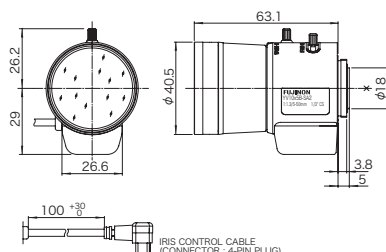

YV10x5B-SA2

10 x

Applicable to 1/3

Vari-Focal Wide Angle Long Focal DC Auto Iris CS Mount Metal Mount ND Filter Long Cable Aspherical Lens Large Aperture Ratio RoHS Compliant
VARI WIDE TELE DC CS-mt METAL ND AT F1.3 RoHS

Applicable camera (model) 1 2/3 1/2 1/3 1/4

Focal Length (mm)	5 - 50(10x)		
Iris Range	F1.3 - T360 (Equivalent to F360)		
Operation	Zoom	Manual	
	Focus	Manual	
	Iris	Auto (DC type)*1	
Angle of View (H x V)	1/2"	WIDE	-
		TELE	-
	1/3"	WIDE	51° 59' x 39° 12'
		TELE	5° 24' x 4° 05'
	1/4"	WIDE	39° 12' x 29° 30'
		TELE	4° 05' x 3° 05'
Focus Range (From the Lens Front) (m)	∞ - 0.3		
Mass (g)	100		

* 1 : The iris automatically closes when the camera is turned off.

** Each of the above products is also available in long cable type (230 mm). ** Each of the above products is also available in manual type.