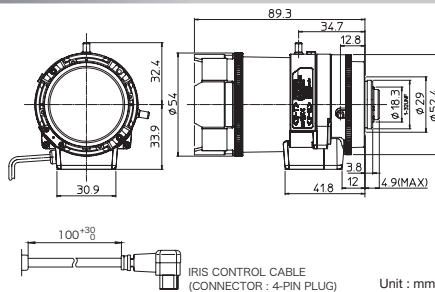

DV10x8SA-SA1

10 x

Applicable to 1/2

Fuji
3MP

Vari-Focal Long Focal DC Auto Iris C Mount Metal Mount ND Filter Long Cable Aspherical Lens Large Aperture Ratio RoHS Compliant
VARI TELE DC C-mt METAL ND AT F1.4 RoHS

Applicable camera (model) 1 2/3 1/2 1/3 1/4

Focal Length (mm)	8 - 80 (10x)		
Iris Range	F1.4 - T360 (Equivalent to F360)		
Operation	Zoom	Manual	
	Focus	Manual	
	Iris	Auto (DC type)*1	
Angle of View (H x V)	1/2"	WIDE	44° 21' x 33° 25'
		TELE	4° 38' x 3° 30'
	1/3"	WIDE	33° 25' x 25° 06'
		TELE	3° 30' x 2° 38'
	1/4"	WIDE	25° 06' x 18° 51'
		TELE	2° 38' x 1° 59'
Angle of View (H x V)	1/2"	WIDE	48° 12' x 27° 21'
	TELE	2° 52' x 5° 02'	
Aspect Ratio 16:9	1/3"	WIDE	36° 22' x 20° 32'
	TELE	3° 48' x 2° 09'	
Focus Range (From the Lens Front) (m)	1/4"	WIDE	27° 21' x 15° 24'
	TELE	2° 52' x 1° 37'	
Mass (g)	160