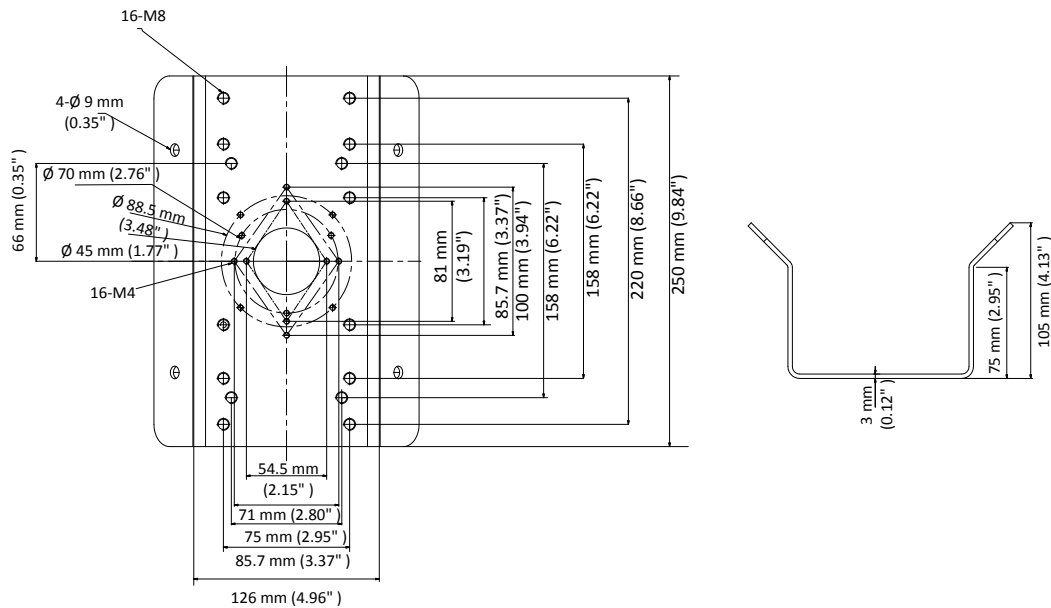

### Corner Mount

#### Dimension

#### Parameter

Model	DS-1276ZJ-SUS-Black
Parameters	Corner Mount
Appearance	Hikvision Black
Material	SUS304
Dimension	126 mm × 105 mm × 250 mm (4.96" × 4.13" × 9.84")
Weight	Approx. 1990 g (4.39 lb.)

#### Note

- This mount is designed to be used along with a wall mount.
- The mount should be installed on a flat surface.
- The waterproof rubber is necessary for the outdoor application.
- The wall should be capable of supporting at least 3 times as much as the total weight of the camera, and the mount.
- The maximum load capacity of the mount is 10 kg (22 lb.).