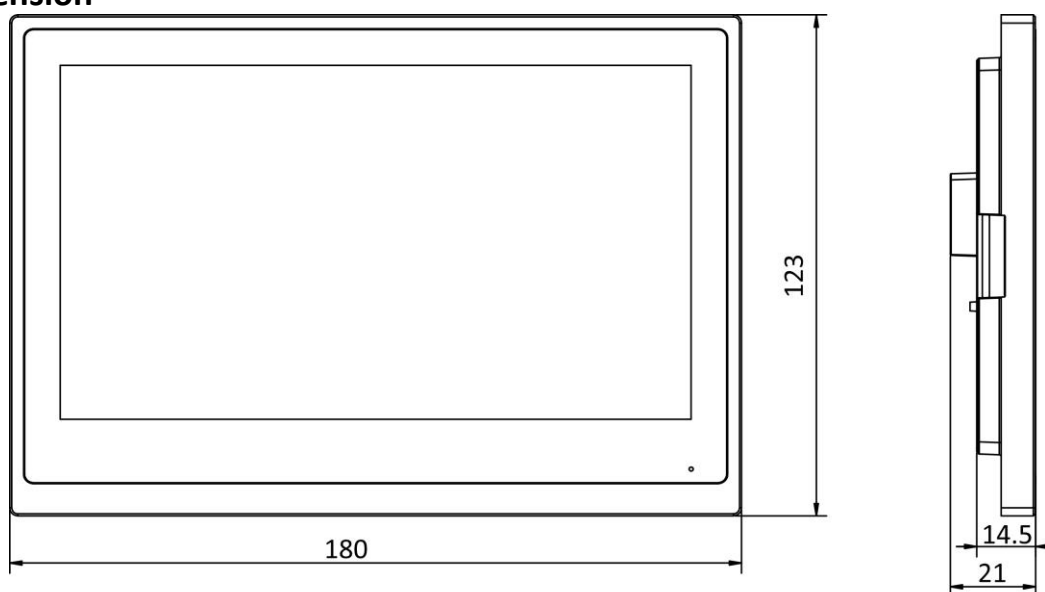

TF card	Support TF card, up to 128 G
Alarm output	/
Lock control	2 relays, Max. 30 VDC 0.3 A
General	
Button	/
Installation	Surface mounting
Indicator	/
Weight	Net weight: 340 g (0.7 lb) Gross weight: 600 g (1.3 lb)
Protective level	/
Working temperature	-10 °C to 50 °C (14 °F to 122 °F)
Working humidity	10% to 90% (no-condensing)
Dimension (W × H × D)	180 mm × 123 mm × 21 mm (7" × 4.8" × 0.83")
Battery	/
Application environment	Indoor
Power consumption	≤ 5 W
Language	English, Russian, Bulgarian, Hungarian, Greek, German, Italian, Czech, Slovak, French, Polish, Dutch, Portuguese (Brazil), Spanish, Hebrew, Romanian, Turkish, Estonian, Danish, Swedish, Norwegian, Finnish, Vietnamese, Croatian, Slovenian, Serbian, Arabic, Portuguese (Portugal), Lithuanian, Uzbek, Kazakh, Mongolian, Ukrainian
Material	Aluminum alloy and ABS plastic

▪ Available Model

DS-KH6351-TE1

▪ Dimension

Unit: mm