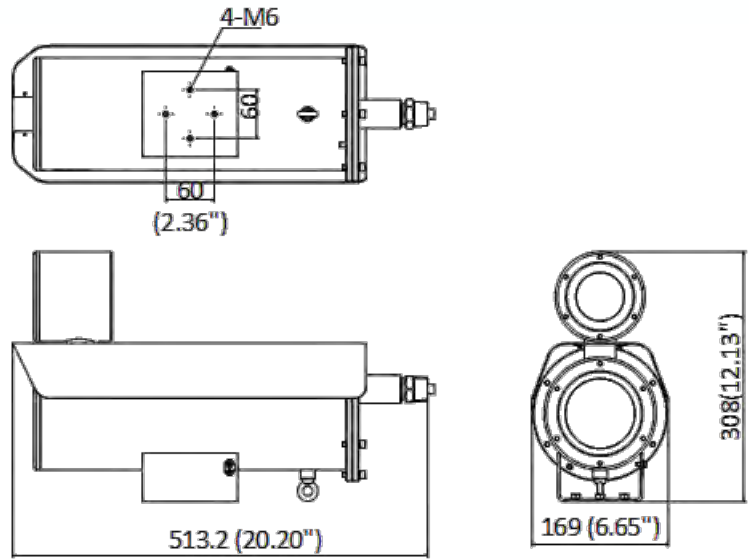

Unit: mm (inch)

- Accessory
- Optional

DS-1707ZJ-Y-AC(OS)	DS-1677ZJ-XS-1.0(D)	DS-2780ZJ-X/316L(OS)