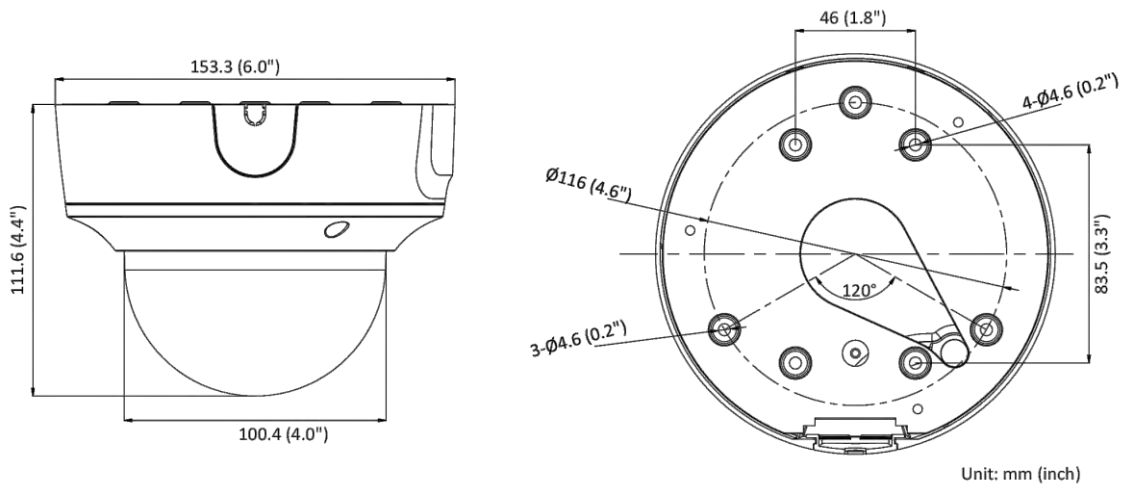

▪ **Dimension**

▪ **Accessory**

DS-1471ZJ-155
Pendant Mount

DS-1475ZJ-SUS
Vertical Pole Mount

DS-1473ZJ-155B
Wall Mount

DS-1473ZJ-155
Wall Mount

DS-1280ZJ-DM55
Junction Box

DS-1227ZJ-DM44
In-Ceiling Mount

DS-1476ZJ-SUS
Corner Mount