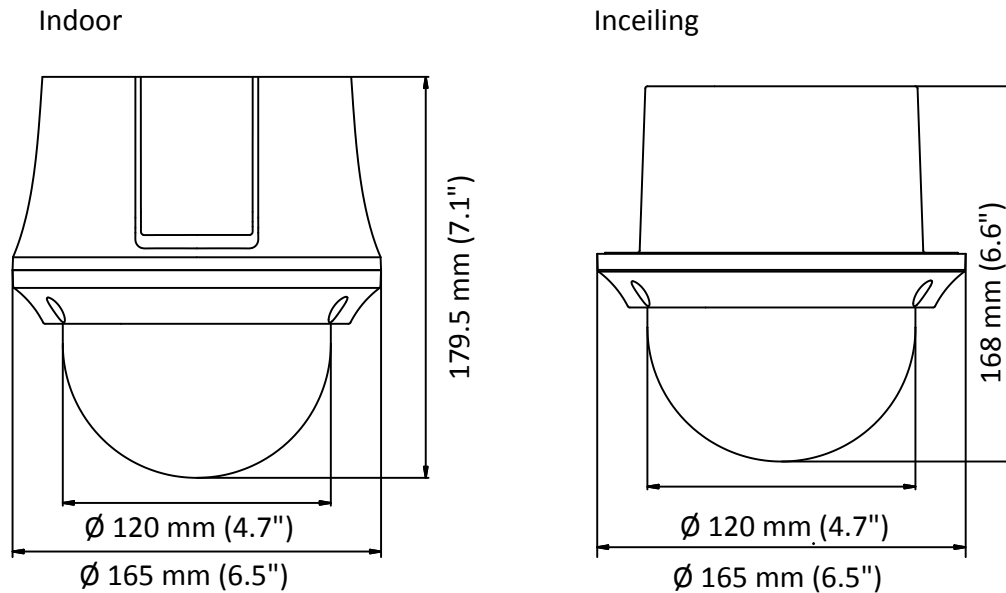

Order Model

DS-2AE4215T-D3(D)

Dimension

Distributed by

Headquarters

No.555 Qianmo Road, Binjiang District,
Hangzhou 310051, China
T +86-571-8807-5998
overseasbusiness@hikvision.com

Hikvision USA
T +1-909-895-0400
sales.usa@hikvision.com

Hikvision Australia
T +61-2-8599-4233
salesau@hikvision.com

Hikvision India
T +91-22-28469900
sales@pramahikvision.com

Hikvision Canada
T +1-866-200-6690
sales.canada@hikvision.com

Hikvision Thailand
T +662-275-9949
sales.thailand@hikvision.com

Hikvision Europe
T +31-23-5542770
sales.eu@hikvision.com

Hikvision Italy
T +39-0438-6902
Info.it@hikvision.com

Hikvision Brazil
T +55 11 3318-0050
Latam.support@hikvision.com

Hikvision Turkey
T +90 (216)521 7070- 7074
sales.tr@hikvision.com

Hikvision Malaysia
T +601-7652-2413
sales.my@hikvision.com

Hikvision UK & Ireland
T +01628-902140
sales.uk@hikvision.com

Hikvision South Africa
Tel: +27 (10) 0351172
sale.africa@hikvision.com

Hikvision France
T +33(0)1-85-330-450
info.fr@hikvision.com

Hikvision Kazakhstan
T +7-727-9730667
nikia.panfilov@hikvision.ru

Hikvision Vietnam
T +84-974270888
sales.vt@hikvision.com

Hikvision UAE
T +971-4-4432090
salesme@hikvision.com

Hikvision Singapore
T +65-6684-4718
sg@hikvision.com

Hikvision Spain
T +34-91-737-16-55
info.es@hikvision.com

Hikvision Tashkent
T +99-87-1238-9438
uzb@hikvision.ru

Hikvision Hong Kong
T +852-2151-1761
info.hk@hikvision.com

Hikvision Russia
T +7-495-669-67-99
saleru@hikvision.com

Hikvision Korea
T +82-(0)31-731-8817
sales.korea@hikvision.com

Hikvision Poland
T +48-22-460-01-50
info.pl@hikvision.com

Hikvision Indonesia
T +62-21-2933759
Sales.Indonesia@hikvision.com

Hikvision Colombia
sales.colombia@hikvision.com