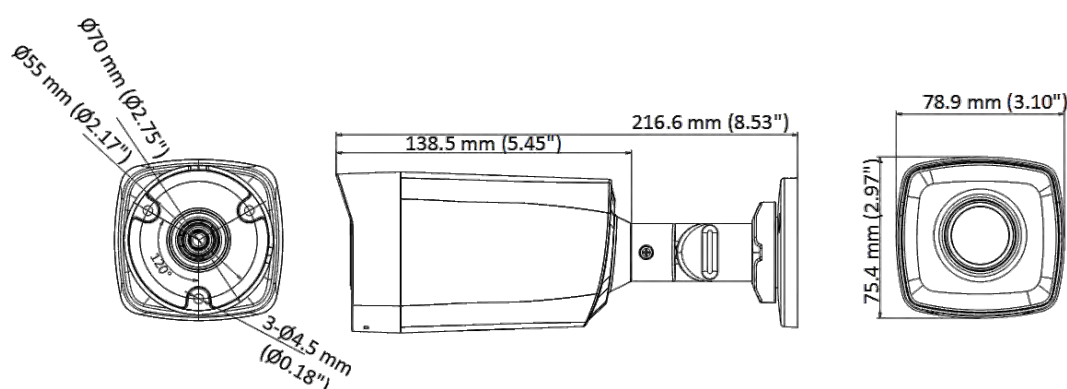

▪ Dimension