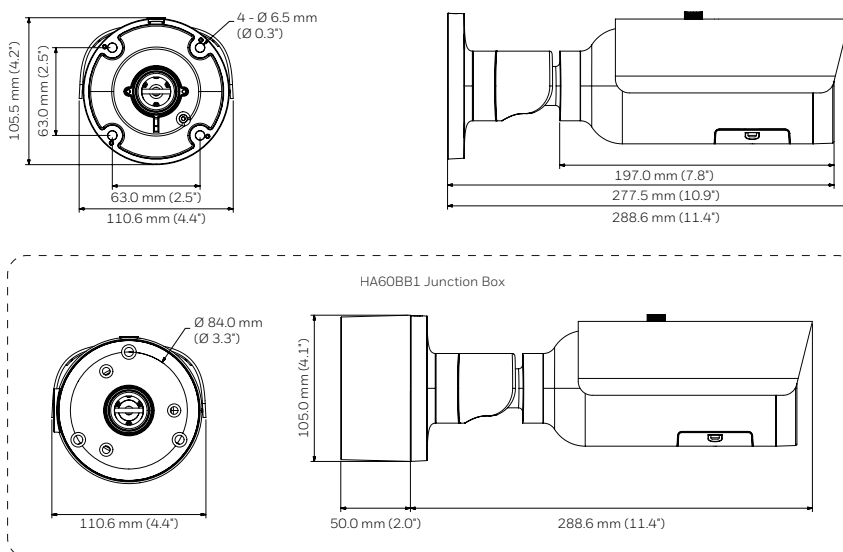

SYSTEM COMPATIBILITY		OPTIONAL MOUNTS AND ACCESSORIES	
Pro-Watch NVR	Up to 256 IP channels RAID5 / 6 Enterprise NVR	HA60BB1	Junction box
MAXPRO NVR PE	Up to 128 IP channels RAID5 / 6 Enterprise NVR	HA60PLMZ	PTZ pole mount bracket
MAXPRO NVR SE	Up to 64 IP channels System NVR	HA60CNMZ	PTZ corner mount bracket
MAXPRO NVR XE	Up to 16 IP channels System NVR	HA60WIF	Wi-fi dongle and USB adapter for camera configuration
MAXPRO NVR SOFTWARE	Up to 128 IP channels Recording Software	HA60BFP	Replacement bullet camera front panel - 60 Series
ADPRO NVR FASTTRACE 2E	Up to 32 IP channels with up to 32 VA channels NVRs		
ADPRO NVR iFT-E	Up to 32 IP channels with up to 32 VA channels NVRs		
ADPRO NVR iFT	Up to 32 IP channels or 16 IP channels with up to 16 VA channels NVRs		
ADPRO NVR eFT	Up to 16 IP channels or 8 IP channels with up to 8 VA channels NVRs		
ADPRO NVR iFT GATEWAY	4 IP channels + 4 VA channels		
HEN*4	8 / 16 / 32 / 64-channel Performance Series NVRs (H.264 and H.265)		
Honeywell DVM	Supported with Honeywell DVM R700, DVM R620		
30 SERIES NVR	Integration with 30 Series NVR		

ORDERING	
HC60WB4R2	4MP Network Outdoor Bullet Camera, WDR 120dB, 1/2.8" CMOS, 2.7 ~ 13.5 mm, MFZ, 4 IR LEDs, PoE, H.265 HEVC Smart Codec, IP66/67, IK10, White & Grey
HC60WB4R2L	4MP Network Outdoor Bullet Camera, WDR 120dB, 1 / 2.8" CMOS, 2.7 ~ 13.5 mm, MFZ, 4 IR LEDs, PoE+, H.265.HEVC Smart Codec, IP66 / 67 / IK10, Grey, w / o VA license

DIMENSIONS

For more information

www.security.honeywell.com/uk
www.security.honeywell.com/me

Honeywell Commercial Security

Emaar Business Park, Sheikh Zayed Road
Building No. 2, 2nd floor, 201
Post Office Box 232362
Dubai, United Arab Emirates
Tel: +971 4 450 5800

ONVIF and the ONVIF logo are trademarks of ONVIF Inc.
HEVC Advance logo is a trademark of HEVC Advance
Honeywell reserves the right, without notification, to make changes in product design or specifications.

Building 5 Carlton Park
King Edward Avenue
Narborough
Leicester
LE19 0AL
Tel: +44 (0)1163 500714
www.honeywell.com

HSV-HC60WB4R2x-02-UK(Q222)DS-Y
© 2022 Honeywell International Inc.

Honeywell