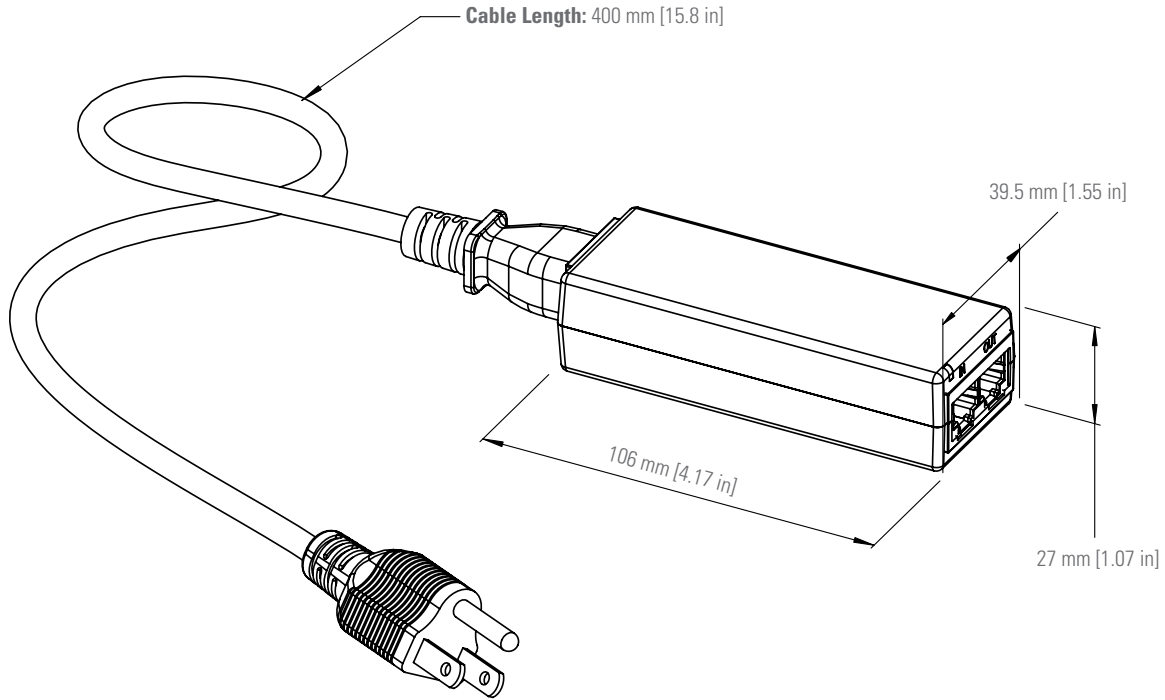

SPECIFICATIONS

COLOR

Black

INJECTOR DIMENSIONS

106x40x27mm

BOX DIMENSIONS

170x58x114mm

WEIGHT

IEEE802.3af 56V \pm 0.27A, 15.4W, Earth grounded RJ45 shielding, Gigabit Compatible

COMPATIBLE WITH

Avigilon Ava Flex Camera, Avigilon Ava Compact Dome Camera

MOTOROLA SOLUTIONS

TECHNICAL DRAWINGS

*** Only one power plug is supplied. Either EU, US or UK plug must be specified when ordering**