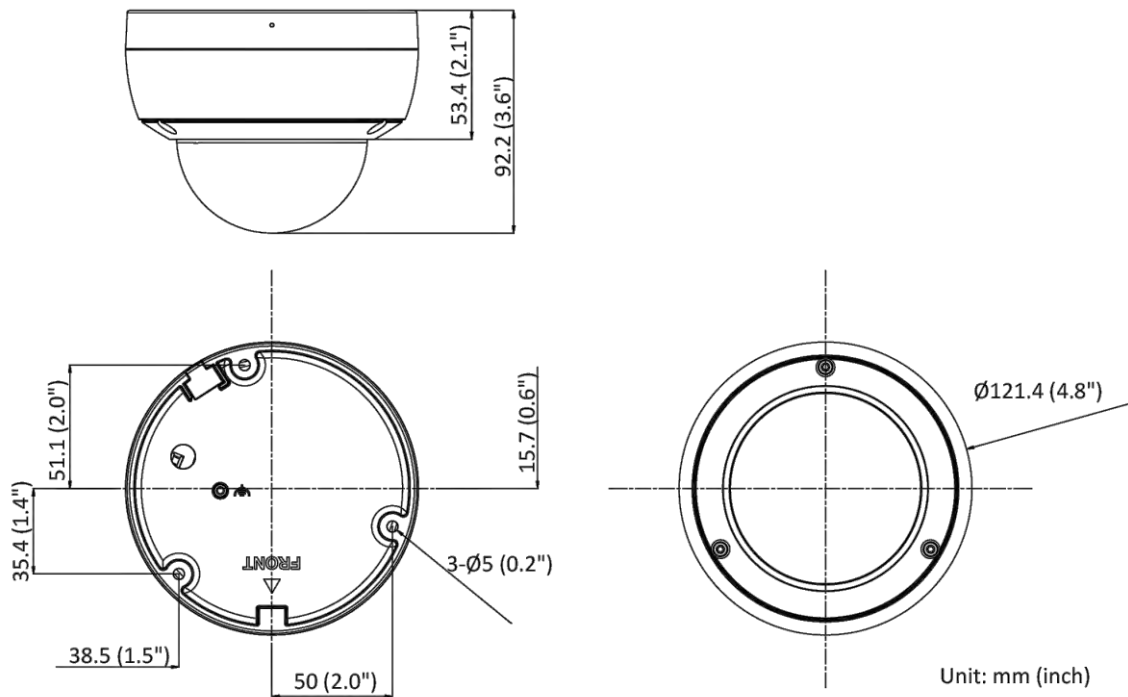

Safety	UL (UL 60950-1); CB (IEC 60950-1:2005 + Am 1:2009 + Am 2:2013, IEC 62368-1:2014); CE-LVD (EN 60950-1:2005 + Am 1:2009 + Am 2:2013, IEC 62368-1:2014)
Environment	CE-RoHS (2011/65/EU); WEEE (2012/19/EU); Reach (Regulation (EC) No 1907/2006)
Protection	IP67 (IEC 60529-2013), IK10 (IEC 62262:2002)

▪ Available Model

DS-2CD2186G2-I (2.8/4 mm)

DS-2CD2186G2-ISU (2.8/4 mm)

▪ Dimension