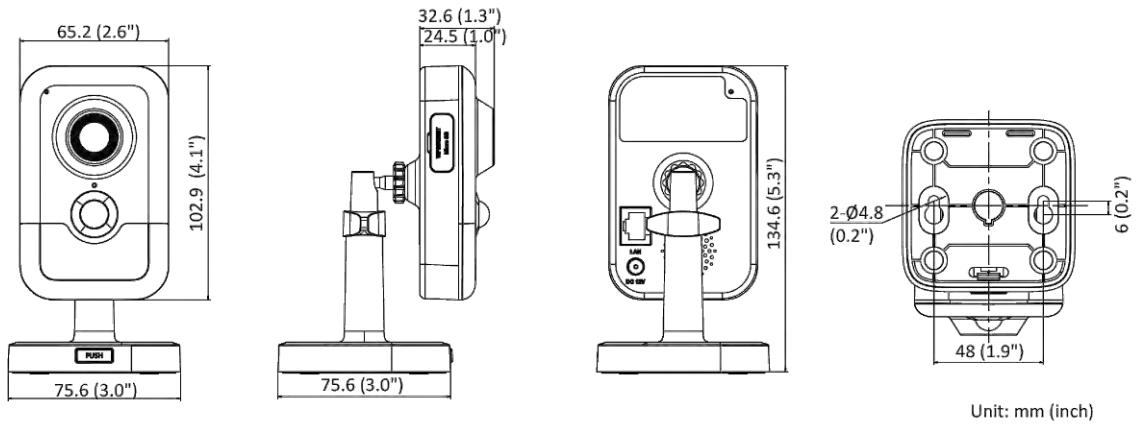

Web Client Language	33 languages English, Russian, Estonian, Bulgarian, Hungarian, Greek, German, Italian, Czech, Slovak, French, Polish, Dutch, Portuguese, Spanish, Romanian, Danish, Swedish, Norwegian, Finnish, Croatian, Slovenian, Serbian, Turkish, Korean, Traditional Chinese, Thai, Vietnamese, Japanese, Latvian, Lithuanian, Portuguese (Brazil), Ukrainian
General Function	Anti-flicker, heartbeat, password reset via email, pixel counter
Storage Conditions	-10 °C to 40 °C (14 °F to 104 °F). Humidity 95% or less (non-condensing)
Startup and Operating Conditions	-10 °C to 40 °C (14 °F to 104 °F). Humidity 95% or less (non-condensing)
Camera Material	Plastic
Camera Dimension	2.8 mm and 4 mm: 102.9 mm × 65.2 mm × 32.6 mm (4.1" × 2.6" × 1.3") 2 mm: 102.9 mm × 65.2 mm × 28.8 mm (4.1" × 2.6" × 1.1")
Package Dimension	150 mm × 125 mm × 99 mm (5.9" × 4.9" × 3.9")
Camera Weight	Approx. 120 g (0.3 lb.)
With Package Weight	Approx. 430 g (0.9 lb.)
Approval	
EMC	FCC SDoC (47 CFR Part 15, Subpart B); CE-EMC (EN 55032: 2015, EN 61000-3-2:2019, EN 61000-3-3:2013+A1:2019, EN 50130-4: 2011 +A1: 2014); KC (KN 32: 2015, KN 35: 2015)
Safety	UL (UL 62368-1); CB (IEC 62368-1:2014+A11); CE-LVD (EN 62368-1:2014/A11:2017)
Environment	CE-RoHS (2011/65/EU); WEEE (2012/19/EU); Reach (Regulation (EC) No 1907/2006)

▪ Available Model

DS-2CD2446G2-I (2/2.8/4 mm)

▪ **Dimension**

2 mm Model

2.8 and 4 mm Model

Distributed by

**HIKVISION®****Headquarters**

No.555 Qianmo Road, Binjiang District,
Hangzhou 310051, China
T +86-571-8807-5998
overseasbusiness@hikvision.com