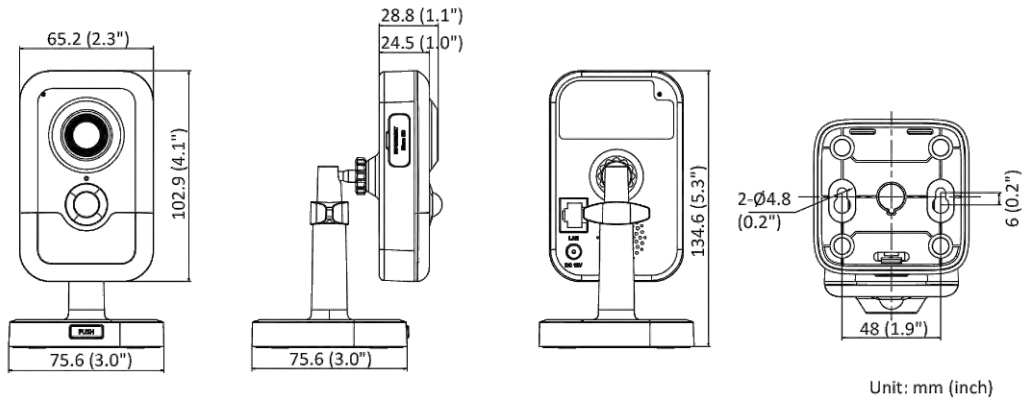

Web Client Language	33 languages English, Russian, Estonian, Bulgarian, Hungarian, Greek, German, Italian, Czech, Slovak, French, Polish, Dutch, Portuguese, Spanish, Romanian, Danish, Swedish, Norwegian, Finnish, Croatian, Slovenian, Serbian, Turkish, Korean, Traditional Chinese, Thai, Vietnamese, Japanese, Latvian, Lithuanian, Portuguese (Brazil), Ukrainian
General Function	Anti-flicker, heartbeat, password reset via email, pixel counter
Storage Conditions	-10 °C to 40 °C (14 °F to 104 °F). Humidity 95% or less (non-condensing)
Startup and Operating Conditions	-10 °C to 40 °C (14 °F to 104 °F). Humidity 95% or less (non-condensing)
Camera Material	Plastic
Camera Dimension	2.8 mm and 4 mm: 102.9 mm × 65.2 mm × 32.6 mm (4.1" × 2.6" × 1.3") 2 mm: 102.9 mm × 65.2 mm × 28.8 mm (4.1" × 2.6" × 1.1")
Package Dimension	150 mm × 125 mm × 99 mm (5.9" × 4.9" × 3.9")
Camera Weight	Approx. 120 g (0.3 lb.)
With Package Weight	Approx. 430 g (0.9 lb.)
Approval	
EMC	FCC SDoC (47 CFR Part 15, Subpart B); CE-EMC (EN 55032: 2015, EN 61000-3-2:2019, EN 61000-3-3:2013+A1:2019, EN 50130-4: 2011 +A1: 2014); KC (KN 32: 2015, KN 35: 2015)
Safety	UL (UL 62368-1); CB (IEC 62368-1:2014+A11); CE-LVD (EN 62368-1:2014/A11:2017)
Environment	CE-RoHS (2011/65/EU); WEEE (2012/19/EU); Reach (Regulation (EC) No 1907/2006)

▪ Available Model

DS-2CD2446G2-I (2/2.8/4 mm)

▪ **Dimension**

2 mm Model

2.8 and 4 mm Model

Distributed by

**HIKVISION®****Headquarters**

No.555 Qianmo Road, Binjiang District,
Hangzhou 310051, China
T +86-571-8807-5998
overseasbusiness@hikvision.com