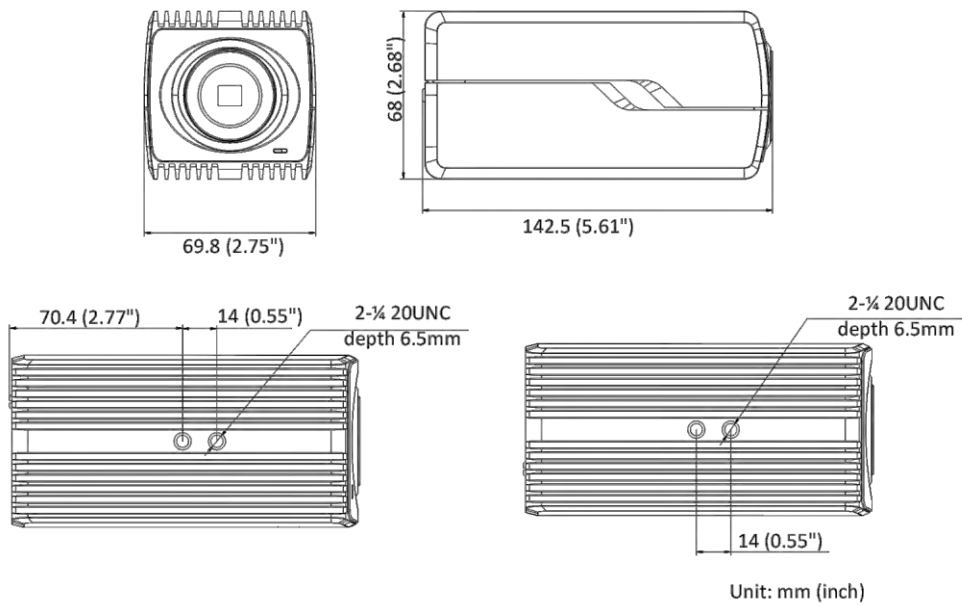

▪ **Dimension**

▪ **Accessory**

▪ **Optional**

DS-1332HZ Indoor Housing	HV1140P-8MPIR Mega-pixel P-Iris Lens	HV3816D-8MPIR Mega-pixel Auto-Iris Lens	DS-2202ZJ Wall Mount	HV3816P-8MPIR Mega-pixel P-Iris Lens
DS-1293ZJ Wall mount	DS-1331HZ-B Outdoor Housing	DS-1299ZJ Pendant Mount	HV1140D-8MPIR Mega-pixel Auto-Iris Lens	DS-1233ZJ Pendant Mount