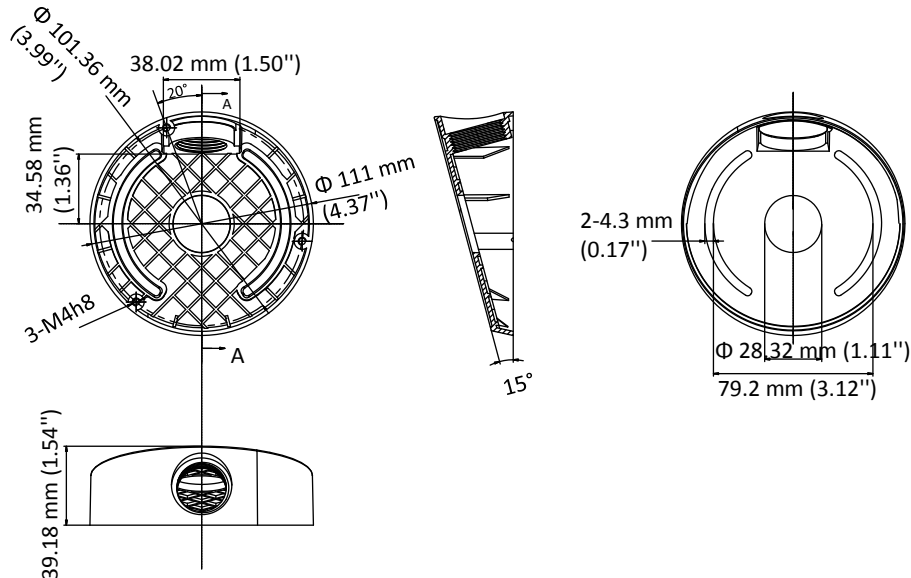

DS-1259ZJ-Black

Inclined Ceiling Mount

Feature

- With cable outlet(s)

Dimension

Available Model

DS-1259ZJ-Black

Parameter

Model	DS-1259ZJ-Black
Parameters	Inclined Ceiling Mount
Appearance	Hikvision Black
Material	PC, ABS
Dimension	Φ 111 mm × 39.18 mm (Φ 4.37" × 1.54")
Weight	Approx. 200 g (0.44 lb.)

Note

- The mount should be installed on a flat surface.
- The waterproof rubber is necessary for the outdoor application.
- The wall should be capable of supporting at least 3 times as much as the total weight of the camera, and the mount.
- The maximum load capacity of the mount is 2 kg (4.41 lb.).