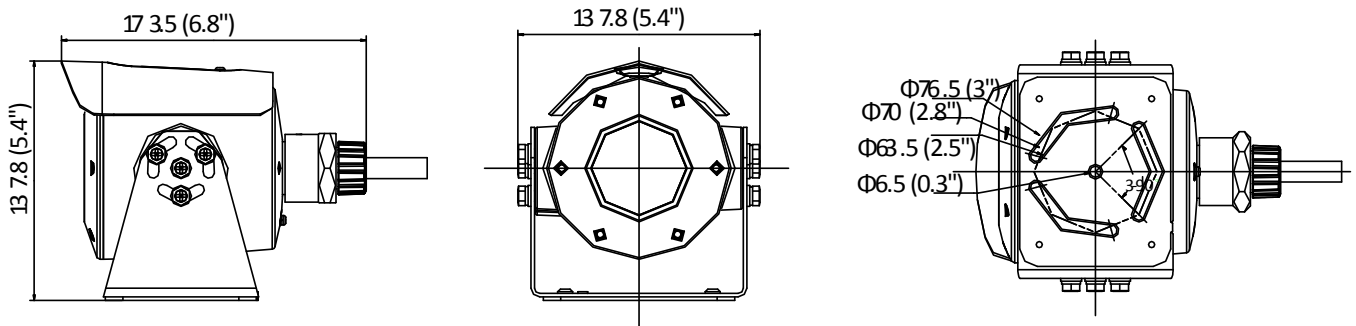

Dimension

Unit mm (inch)