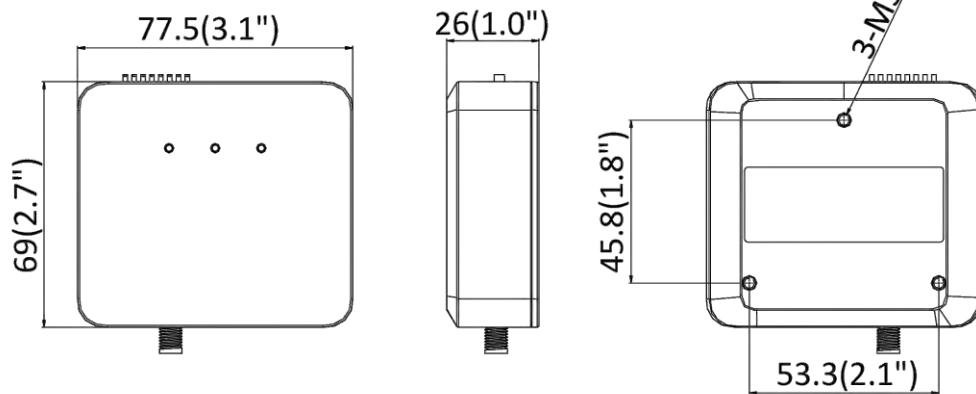

▪ Dimension

L30:

Main Body:

Main Body with Bracket:

Distributed by

**HIKVISION®****Headquarters**

No.555 Qianmo Road, Binjiang District,
Hangzhou 310051, China
T +86-571-8807-5998
overseasbusiness@hikvision.com