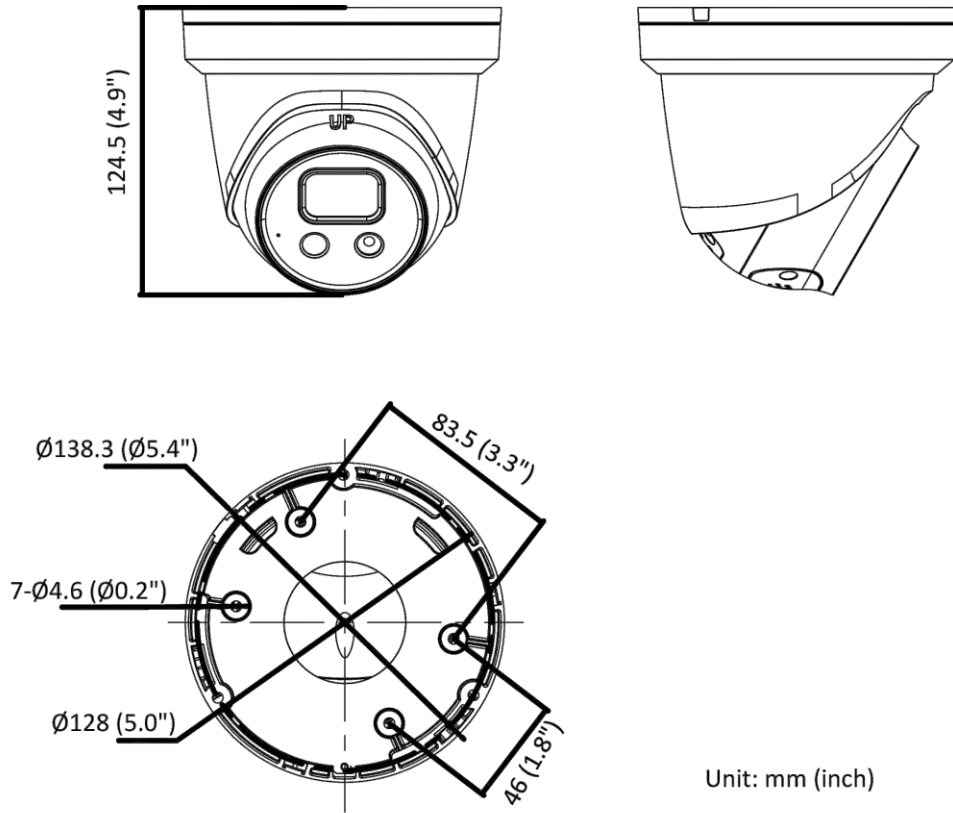

▪ **Dimension**

▪ **Accessory**

▪ **Optional**

DS-1275ZJ-SUS Vertical Pole Mount	DS-1271ZJ-140 Pendant Mount	DS-1280ZJ-PT6 Junction Box	DS-1276ZJ-SUS Corner Mount
DS-1273ZJ-140 Wall Mount	DS-1273ZJ-140 (Black) Wall Mount	DS-1273ZJ-140B Wall Mount