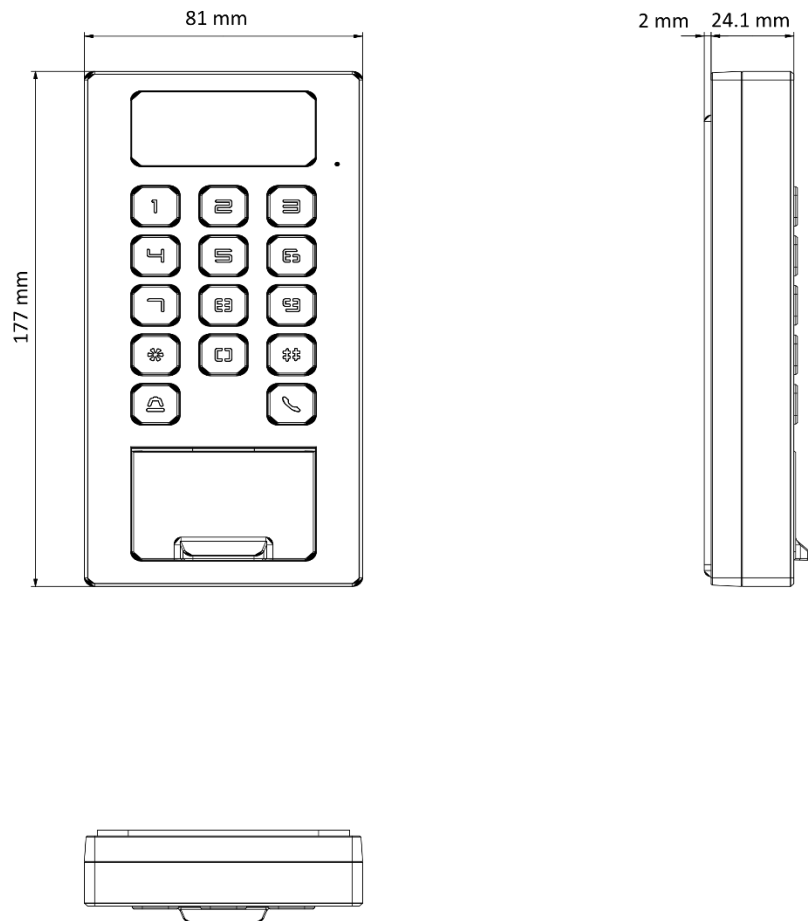

▪ Available Model

DS-K1T502DBFWX-C

▪ Dimension