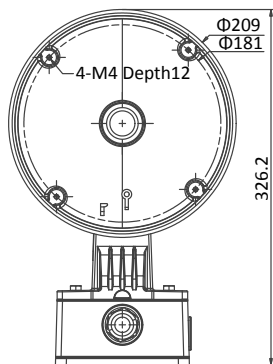

DS-1273ZJ-DM30-B

Wall Mounting Bracket for Dome Camera

Features

- Aluminum alloy material with surface spray treatment
- Waterproof design
- Design of cap is for convenient wiring

Dimension

Unit: mm

Available Model

DS-1273ZJ-DM30-B

Parameters

Model	DS-1273ZJ-DM30-B
Parameters	Wall Mounting Bracket for Dome Camera
Appearance	Hikvision White
Material	Aluminum Alloy
Dimension	Φ209×243×326mm
Weight	2500g

Notes

- The bracket should be installed on flat wall
- Waterproof rubber is necessary for outdoor application
- The wall must be capable of supporting over 3 times as much as the total weight of the camera and the mount.
- The maximum load capacity of the bracket is 3KG