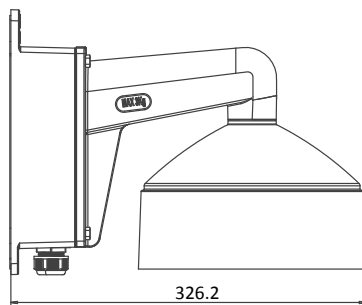

DS-1273ZJ-DM30-B

Wall Mounting Bracket for Dome Camera

Features

- Aluminum alloy material with surface spray treatment
- Waterproof design
- Design of cap is for convenient wiring

Dimension

Unit: mm

Available Model

DS-1273ZJ-DM30-B

Parameters

Model	DS-1273ZJ-DM30-B
Parameters	Wall Mounting Bracket for Dome Camera
Appearance	Hikvision White
Material	Aluminum Alloy
Dimension	Φ209×243×326mm
Weight	2500g

Notes

- The bracket should be installed on flat wall
- Waterproof rubber is necessary for outdoor application
- The wall must be capable of supporting over 3 times as much as the total weight of the camera and the mount.
- The maximum load capacity of the bracket is 3KG