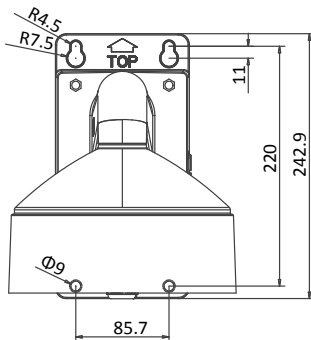

DS-1273ZJ-DM30-B

Wall Mounting Bracket for Dome Camera

Features

- Aluminum alloy material with surface spray treatment
- Waterproof design
- Design of cap is for convenient wiring

Dimension

Unit: mm

Available Model

DS-1273ZJ-DM30-B

Parameters

Model	DS-1273ZJ-DM30-B
Parameters	Wall Mounting Bracket for Dome Camera
Appearance	Hikvision White
Material	Aluminum Alloy
Dimension	Φ209×243×326mm
Weight	2500g

Notes

- The bracket should be installed on flat wall
- Waterproof rubber is necessary for outdoor application
- The wall must be capable of supporting over 3 times as much as the total weight of the camera and the mount.
- The maximum load capacity of the bracket is 3KG