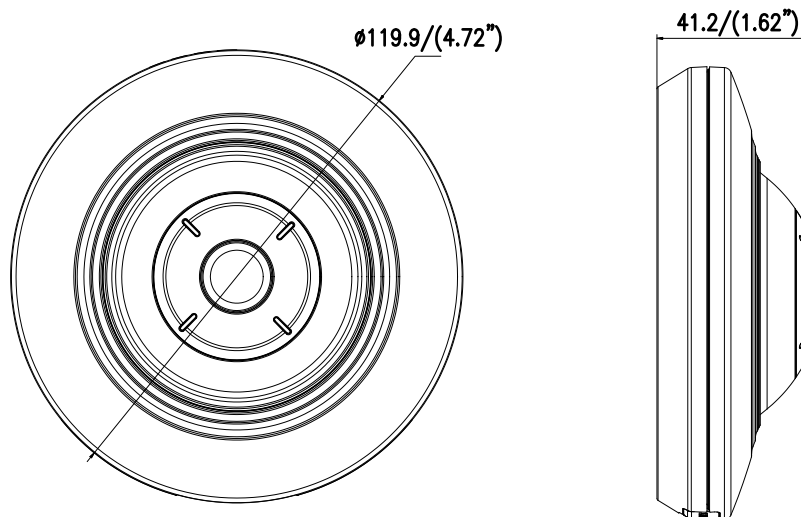

Detection	Motion detection, dynamic analysis, intrusion detection, line crossing detection
Protocols	TCP/IP, ICMP, HTTP, HTTPS, FTP, DHCP, DNS, DDNS, RTP, RTSP, RTCP, PPPoE, NTP, UPnP, SMTP, SNMP, IGMP, 802.1X, QoS, IPv6
Standard	ONVIF (PROFILE S, PROFILE G), PSIA, CGI, ISAPI
General Function	One-key reset, anti-flicker, password protection, privacy mask, IP Address filtering, heartbeat, watermark
Interface	
Communication Interface	1 RJ45 10M/100M self-adaptive Ethernet port
Audio (-S)	1 audio input (line in), 1 audio output interface
Alarm (-S)	1 alarm input, 1 alarm output (DC24V, 1A or AC110V, 500mA, max.)
On-board Storage	Built-in microSD/SDHC/SDXC slot, up to 128 G
General	
Operating Conditions	-10 °C to +50 °C (-14 °F to +122 °F), Humidity 95% or less (non-condensing)
Power Supply	DC 12V ± 25%, 2A, 5W PoE(802.3af 36-57V, class 3), 0.4 – 0.7 A, 6.7W
IR Range	Up to 8 m
Dimensions	Φ 119.9 × 41.2 mm (Φ 4.72" × 1.62")
Weight	600 g (1.32 lbs.)

Available Models

DS-2CD2955FWD-I, DS-2CD2955FWD-IS

With -S model: supports 1 audio input, 1 audio output, 1 alarm input, 1 alarm output.

Dimensions

Unit: mm(inch)