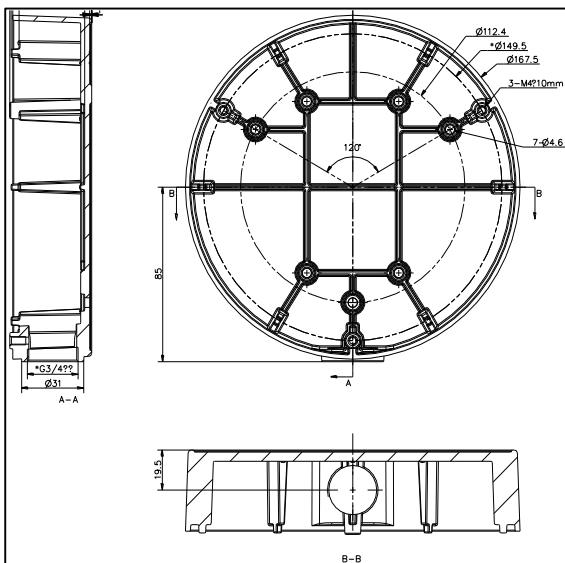

DS-1280ZJ-DM25(M1)

Junction Box for Dome Camera

Features:

- Aluminum alloy material with surface spray treatment
- Waterproof design
- Cable hole on bracket makes the feature better

Dimension:

Order Model:

DS-1280ZJ-DM25(M1)

Parameter:

Model	DS-1280ZJ-DM25(M1)
Parameters	Junction Box for Dome Camera
Appearance	Hikvision White
Material	Aluminum Alloy
Dimension	167.5×167.5×42mm
Weight	362g

Notice:

- The bracket should be installed on flat wall
- Waterproof rubber is necessary for outdoor application
- The wall must be capable of supporting over 3 times as much as the total weight of the camera and the mount.
- The maximum load capacity of the bracket is 4.5KG

Note: The actual dome camera may vary from the picture above.