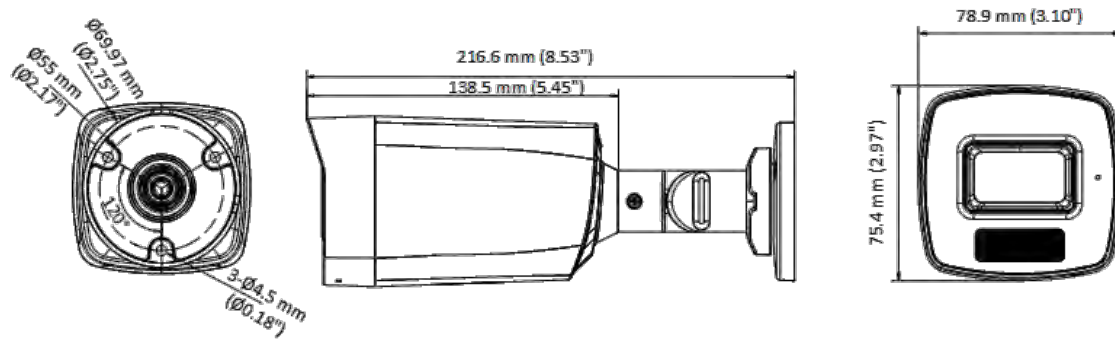

▪ Specification

Camera	
Image Sensor	2 MP CMOS
Max. Resolution	1920 (H) × 1080 (V)
Min. Illumination	0.01 Lux @ (F1.6, AGC ON), 0 Lux with IR
Shutter Time	PAL: 1/25 s to 1/50, 000 s; NTSC: 1/30 s to 1/50, 000 s
Day & Night	ICR
Angle Adjustment	Pan: 0 to 360°, Tilt: 0 to 180°, Rotation: 0 to 360°
Signal System	PAL/NTSC
Lens	
Lens Type	2.8 mm, 3.6 mm and 6 mm fixed focal lens
Focal Length & FOV	2.8 mm, horizontal FOV: 101°, vertical FOV: 56°, diagonal FOV: 118° 3.6 mm, horizontal FOV: 78°, vertical FOV: 42°, diagonal FOV: 92° 6 mm, horizontal FOV: 49.2°, vertical FOV: 28.3°, diagonal FOV: 56.1°
Lens Mount	M12
Illuminator	
Supplement Light Type	White Light, IR
Supplement Light Range	IR : Up to 40 m White Light : Up to 40 m
Image	
Image Settings	Brightness, Sharpness, Smart IR
Frame Rate	TVI: 1080P @ 30 fps, 1080P @ 25 fps AHD: 1080P @ 30 fps, 1080P @ 25 fps CVI: 1080P @ 30 fps, 1080P @ 25 fps CVBS: PAL/NTSC
Day/Night Mode	Auto/Color/BW (Black and White)
Wide Dynamic Range (WDR)	Digital WDR
Image Enhancement	DWDR/BLC/HLC/Global
White Balance	Auto/Manual
AGC	Yes
Interface	
Video Output	Switchable TVI/AHD/CVI/CVBS
General	
Material	Front cover: Metal Main body: Plastic
Dimension	216.6 mm × 78.9 mm × 75.4 mm (8.53" × 3.10" × 2.97")
Weight	Approx. 339 g (0.75 lb.)
Operating Condition	-40 °C to 60 °C (-40 °F to 140 °F), humidity: 90% or less (non-condensation)
Communication	HIKVISION-C
Language	English
Power Supply	12 VDC ± 25% *You are recommended to use one power adapter to supply the power for one camera.
Consumption	Max. 4.8 W

Approval

Protection

IP67

▪ **Available Model**

DS-2CE17D0T-LFS(2.8mm)

DS-2CE17D0T-LFS(3.6mm)

DS-2CE17D0T-LFS(6mm)

▪ **Dimension**