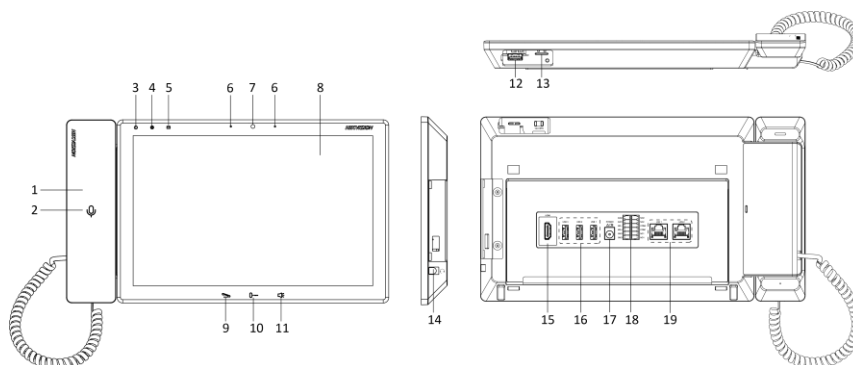

General	
Button	3 touch buttons
Installation	Table mounting & wall mounting
Indicator	3
Weight	Net weight: 1.285 kg (2.8 lb) Gross weight: 2.305 kg (5.0 lb)
Protective level	/
Working humidity	10% to 90% (no-condensing)
Dimension (W × H × D)	292 mm × 166 mm × 31 mm (11.5" × 6.5" × 1.2")
Battery	/
Power supply	12 VDC, standard PoE (LAN1)
Application environment	Indoor
Power consumption	≤ 12 W
Language	English, French, Portuguese (Europe), Spanish (Europe), Russian, German, Italian, Polish, Arabic, Turkish, Vietnamese, Hungarian, Dutch, Romanian, Czech, Bulgarian, Ukrainian, Croatian, Serbian, Lithuanian, Estonian, Latvian, Norwegian, Greek, Danish

▪ Physical Interface

No.	Description	No.	Description
1	Phone	11	Speaker Button
2	Phone Indicator(Reserved)	12	Goose Neck Microphone Interface
3	Power Indicator	13	TF Card Slot
4	Alarm Indicator	14	Earphone Interface
5	Information Indicator	15	HDMI
6	Microphone	16	USB Interface
7	Camera	17	Power Interface
8	Screen	18	Terminals
9	Answer/Hang Up Button	19	Network Interface
10	Unlock Button		

▪ Available Model

DS-KM9503