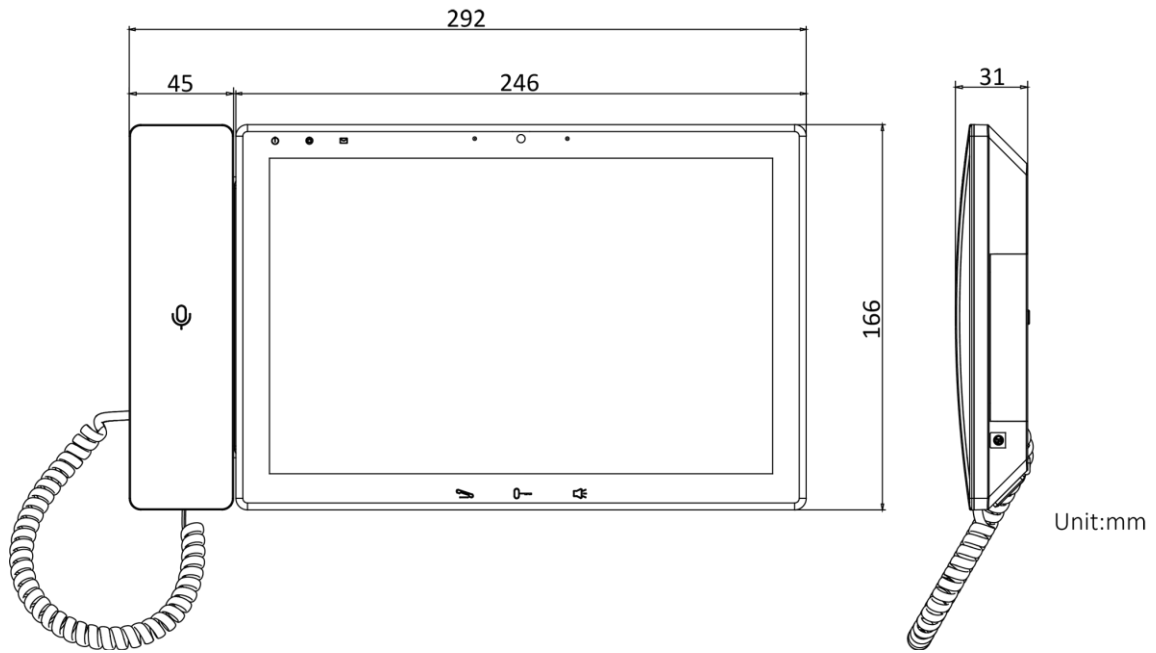

General	
Button	3 touch buttons
Installation	Table mounting & wall mounting
Indicator	3
Weight	Net weight: 1.285 kg (2.8 lb) Gross weight: 2.305 kg (5.0 lb)
Protective level	/
Working humidity	10% to 90% (no-condensing)
Dimension (W × H × D)	292 mm × 166 mm × 31 mm (11.5" × 6.5" × 1.2")
Battery	/
Power supply	12 VDC, standard PoE (LAN1)
Application environment	Indoor
Power consumption	≤ 12 W
Language	English, French, Portuguese (Europe), Spanish (Europe), Russian, German, Italian, Polish, Arabic, Turkish, Vietnamese, Hungarian, Dutch, Romanian, Czech, Bulgarian, Ukrainian, Croatian, Serbian, Lithuanian, Estonian, Latvian, Norwegian, Greek, Danish

## ▪ Physical Interface

No.	Description	No.	Description
1	Phone	11	Speaker Button
2	Phone Indicator(Reserved)	12	Goose Neck Microphone Interface
3	Power Indicator	13	TF Card Slot
4	Alarm Indicator	14	Earphone Interface
5	Information Indicator	15	HDMI
6	Microphone	16	USB Interface
7	Camera	17	Power Interface
8	Screen	18	Terminals
9	Answer/Hang Up Button	19	Network Interface
10	Unlock Button		

## ▪ Available Model

DS-KM9503

▪ Dimension

▪ Accessory

▪ Optional

DS-KABM9503-O

**Headquarters**

No.555 Qianmo Road, Binjiang District,  
Hangzhou 310051, China  
T +86-571-8807-5998  
www.hikvision.com