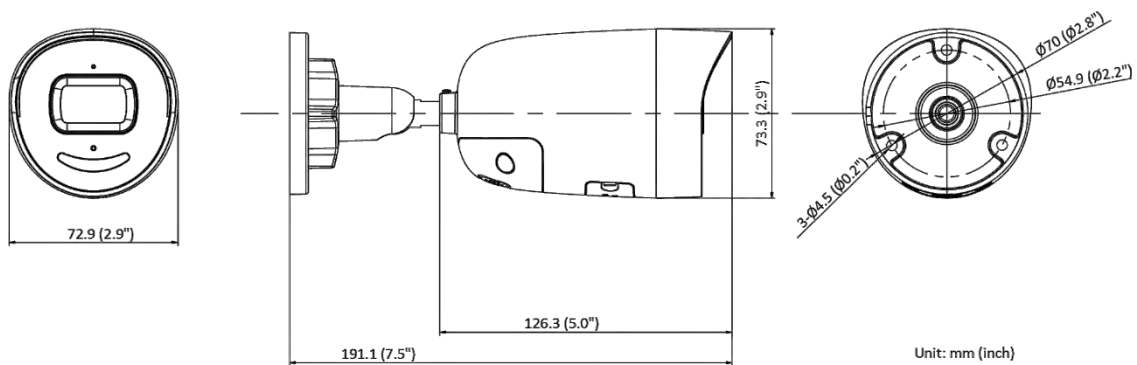

Dimension

Accessory

Optional

DS-1280ZJ-XS

Junction Box

Distributed by

Headquarters

No.555 Qianmo Road, Binjiang District,
Hangzhou 310051, China
T +86-571-8807-5998
overseasbusiness@hikvision.com

Hikvision USA
T +1-909-895-0400
sales.usa@hikvision.com

Hikvision Australia
T +61-2-8599-4233
salesau@hikvision.com

Hikvision India
T +91-22-28469900
sales@pramahikvision.com

Hikvision Canada
T +1-866-200-6690
sales.canada@hikvision.com

Hikvision Thailand
T +662-275-9949
sales.thailand@hikvision.com

Hikvision Europe
T +31-23-5542770
sales.eu@hikvision.com

Hikvision Italy
T +39-0438-6902
info.it@hikvision.com

Hikvision Brazil
T +55 11 3318-0050
Latam.support@hikvision.com

Hikvision Turkey
T +90 [216]521 7070- 7074
sales.tr@hikvision.com

Hikvision Malaysia
T +601-7652-2413
sales.my@hikvision.com

Hikvision UK & Ireland
T +01628-902140
sales.uk@hikvision.com

Hikvision South Africa
Tel: +27 (10) 0351172
sale.africa@hikvision.com

Hikvision France
T +33(0)1-85-330-450
info.fr@hikvision.com

Hikvision Kazakhstan
T +7-727-9730667
nikia.panfilov@hikvision.ru

Hikvision Vietnam
T +84-974270888
sales.vt@hikvision.com

Hikvision UAE
T +971-4-4432090
salesme@hikvision.com

Hikvision Singapore
T +65-6684-4718
sg@hikvision.com

Hikvision Spain
T +34-91-737-16-55
info.es@hikvision.com

Hikvision Tashkent
T +99-87-1238-9438
uzb@hikvision.ru

Hikvision Hong Kong
T +852-2151-1761
info.hk@hikvision.com

Hikvision Russia
T +7-495-669-67-99
saleru@hikvision.com

Hikvision Korea
T +82-(0)31-731-8817
sales.korea@hikvision.com

Hikvision Poland
T +48-22-460-01-50
info.pl@hikvision.com

Hikvision Indonesia
T +62-21-2933759
Sales.Indonesia@hikvision.com

Hikvision Colombia
sales.colombia@hikvision.com