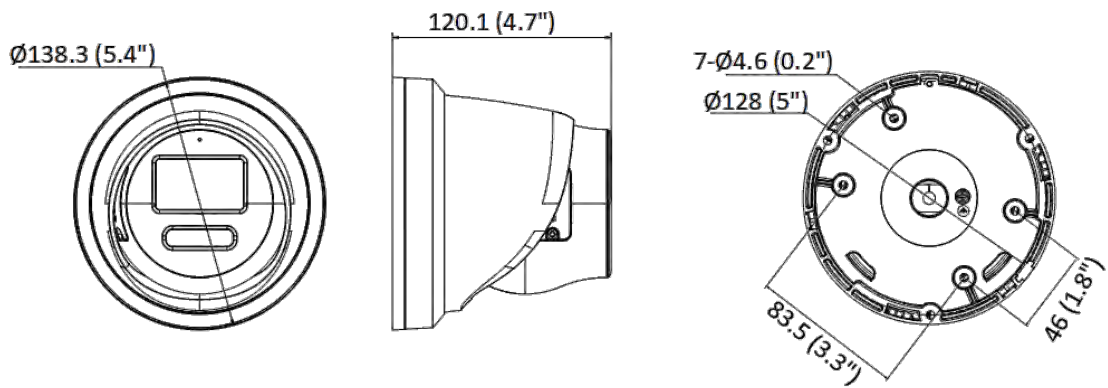

General	
Power	-L: 12 VDC, 0.42 A, max. 5 W PoE: 802.3af, 36 V to 57 V, 0.17 A to 0.11 A, max. 6.0 W -LU: 12 VDC, 0.46 A, max. 5.5 W PoE: 802.3af, 36 V to 57 V, 0.18 A to 0.11 A, max. 6.5 W
Material	Cover: metal, main body: metal
Dimension	Ø138.3 mm × 120.1 mm (Ø5.4" × 4.7")
Package Dimension	170 mm × 170 mm × 150 mm (6.7" × 6.7" × 5.9")
Weight	Approx. 870 g (1.9 lb.)
With Package Weight	Approx. 1160 g (2.6 lb.)
Storage Conditions	-30 °C to 60 °C (-22 °F to 140 °F). Humidity 95% or less (non-condensing)
Startup and Operating Conditions	-30 °C to 60 °C (-22 °F to 140 °F). Humidity 95% or less (non-condensing)
Language	33 languages English, Russian, Estonian, Bulgarian, Hungarian, Greek, German, Italian, Czech, Slovak, French, Polish, Dutch, Portuguese, Spanish, Romanian, Danish, Swedish, Norwegian, Finnish, Croatian, Slovenian, Serbian, Turkish, Korean, Traditional Chinese, Thai, Vietnamese, Japanese, Latvian, Lithuanian, Portuguese (Brazil), Ukrainian
General Function	Anti-flicker, heartbeat, mirror, password reset via e-mail, pixel counter
Software Reset	Yes
Approval	
EMC	FCC (47 CFR Part 15, Subpart B) CE-EMC (EN 55032: 2015, EN 61000-3-2: 2019, EN 61000-3-3: 2013+A1: 2019, EN 50130-4: 2011+A1: 2014) RCM (AS/NZS CISPR 32: 2015) IC (ICES-003: Issue 7) KC (KN32: 2015, KN35: 2015)
Safety	UL (UL 62368-1) CB (IEC 62368-1: 2014+A11) CE-LVD (EN 62368-1: 2014/A11: 2017)
Environment	CE-RoHS (2011/65/EU) WEEE (2012/19/EU) Reach (Regulation (EC) No 1907/2006)
Protection	IP67 (IEC 60529-2013)

▪ Available Model

DS-2CD2387G2-L (2.8/4 mm)

DS-2CD2387G2-LU (2.8/4 mm)

▪ Dimension

Model With Mic

Unit: mm (inch)

Model Without Mic

Unit: mm (inch)