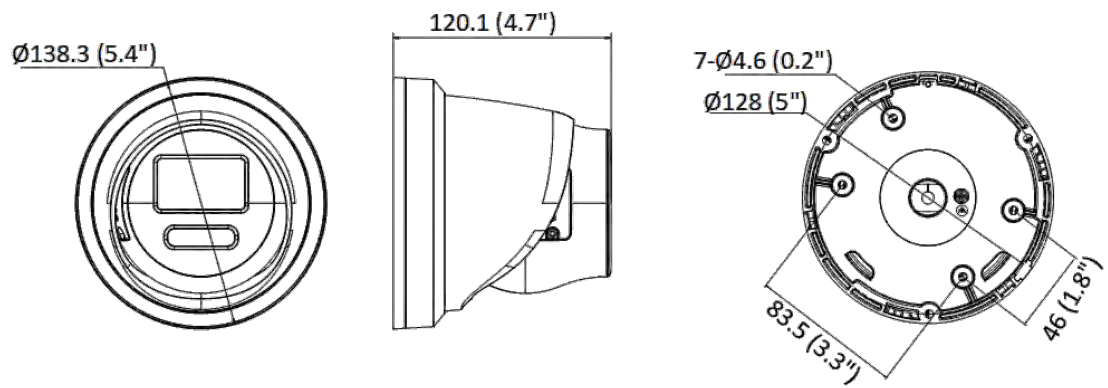

General	
Power	-L: 12 VDC, 0.42 A, max. 5 W PoE: 802.3af, 36 V to 57 V, 0.17 A to 0.11 A, max. 6.0 W -LU: 12 VDC, 0.46 A, max. 5.5 W PoE: 802.3af, 36 V to 57 V, 0.18 A to 0.11 A, max. 6.5 W
Material	Cover: metal, main body: metal
Dimension	Ø138.3 mm × 120.1 mm (Ø5.4" × 4.7")
Package Dimension	170 mm × 170 mm × 150 mm (6.7" × 6.7" × 5.9")
Weight	Approx. 870 g (1.9 lb.)
With Package Weight	Approx. 1160 g (2.6 lb.)
Storage Conditions	-30 °C to 60 °C (-22 °F to 140 °F). Humidity 95% or less (non-condensing)
Startup and Operating Conditions	-30 °C to 60 °C (-22 °F to 140 °F). Humidity 95% or less (non-condensing)
Language	33 languages English, Russian, Estonian, Bulgarian, Hungarian, Greek, German, Italian, Czech, Slovak, French, Polish, Dutch, Portuguese, Spanish, Romanian, Danish, Swedish, Norwegian, Finnish, Croatian, Slovenian, Serbian, Turkish, Korean, Traditional Chinese, Thai, Vietnamese, Japanese, Latvian, Lithuanian, Portuguese (Brazil), Ukrainian
General Function	Anti-flicker, heartbeat, mirror, password reset via e-mail, pixel counter
Software Reset	Yes
Approval	
EMC	FCC (47 CFR Part 15, Subpart B) CE-EMC (EN 55032: 2015, EN 61000-3-2: 2019, EN 61000-3-3: 2013+A1: 2019, EN 50130-4: 2011+A1: 2014) RCM (AS/NZS CISPR 32: 2015) IC (ICES-003: Issue 7) KC (KN32: 2015, KN35: 2015)
Safety	UL (UL 62368-1) CB (IEC 62368-1: 2014+A11) CE-LVD (EN 62368-1: 2014/A11: 2017)
Environment	CE-RoHS (2011/65/EU) WEEE (2012/19/EU) Reach (Regulation (EC) No 1907/2006)
Protection	IP67 (IEC 60529-2013)

▪ Available Model

DS-2CD2387G2-L (2.8/4 mm)

DS-2CD2387G2-LU (2.8/4 mm)

▪ Dimension

Model With Mic

Unit: mm (inch)

Model Without Mic

Unit: mm (inch)