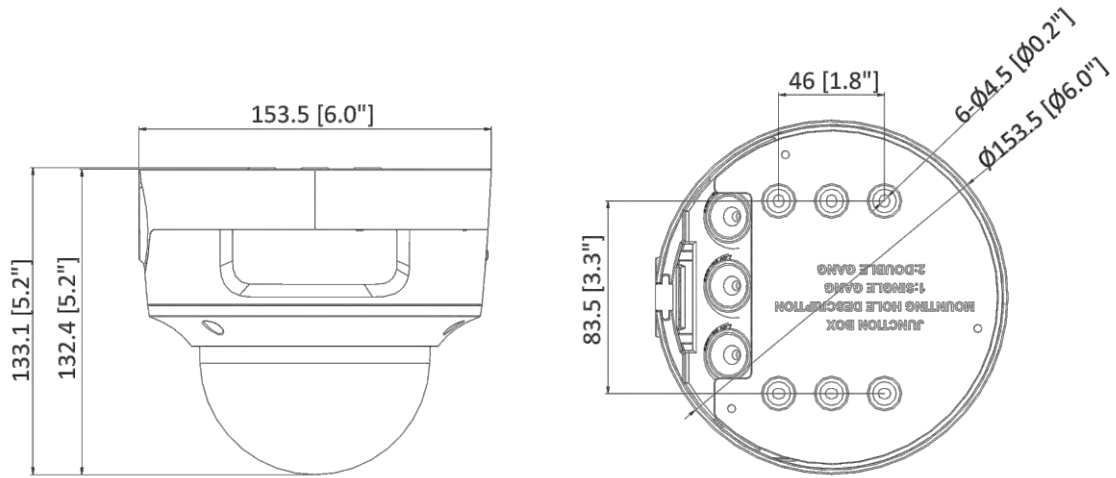

▪ **Dimension**

Unit: mm (inch)

▪ **Accessory**

▪ **Optional**

DS-1476ZJ-SUS Corner Mount	DS-1473ZJ-155 Wall Mount	DS-1227ZJ-DM37 In-ceiling Mount	DS-1471ZJ-155 Pendant Mount	DS-1475ZJ-SUS Vertical Pole Mount
DS-1473ZJ-155B Wall Mount